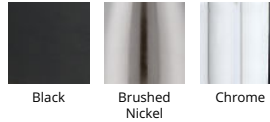

FINISHES

LINE DRAWING