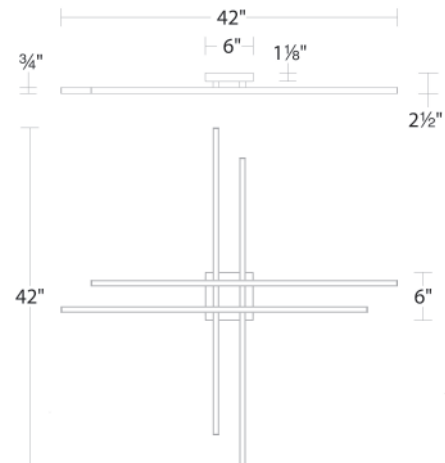

REPLACEMENT PARTS

HDW-SY21-CE - Hardware Pack

FINISHES

LINE DRAWING

FM-73142