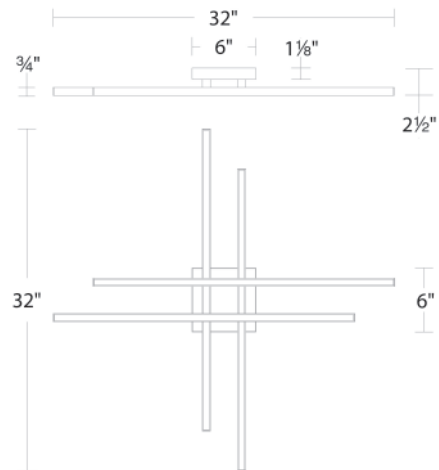

FINISHES

LINE DRAWING