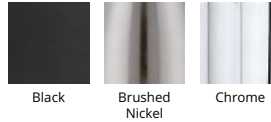

FINISHES

LINE DRAWING