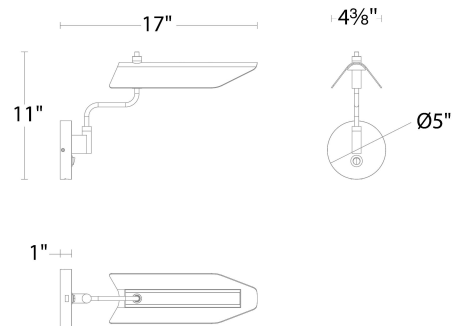

- On/off toggle switch on the canopy
- Light source offers 180 degree rotation
- Driver concealed within the canopy
- 5 year warranty

SPECIFICATIONS

Color Temp:	3000K
Input:	120/277 VAC, 50/60Hz
CRI:	90
Rated Life:	50000 Hours
Standards:	ETL, cETL Damp Location Listed
Construction:	Metal frame with PC diffuser

FINISHES:

Black/Aged
Brass

LINE DRAWING:

BL-69317