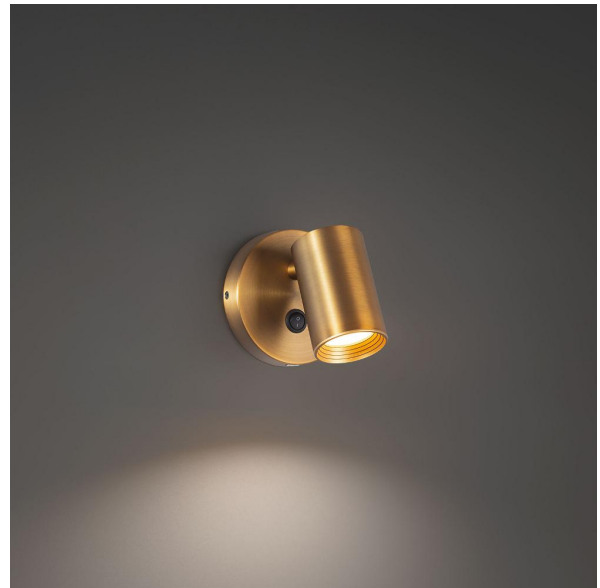

Fixture Type: _____

Catalog Number: _____

Project: _____

Location: _____

Kepler

Swing Arm 3000K

Model & Size	Color Temp & CRI	Finish	Watt	LED Lumens	Delivered Lumens
BL-21205 5"	3000K 90	AB Aged Brass BK Black BN Brushed Nickel WT White	8W	357	108

Example: **BL-21205-WT**

For custom requests please contact customs@wacighting.com

FEATURES

- On/off toggle switch on the canopy
- USB port on the bottom of the canopy for charging
- Light source offers 330 degree horizontal rotation and a 90 degree vertical tilt
- Driver concealed within the canopy
- 5 Year warranty

SPECIFICATIONS

Color Temp:	3000K
Input:	120-277 VAC,50/60Hz
CRI:	90
Dimming:	ELV: 100-10% ,TRIAC: 100-10%
Rated Life:	80000 Hours
Standards:	ETL, cETL Damp Location Listed
Construction:	Aluminum body, glass diffuser