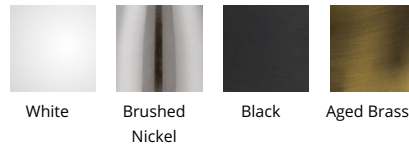

FINISHES:

LINE DRAWING: