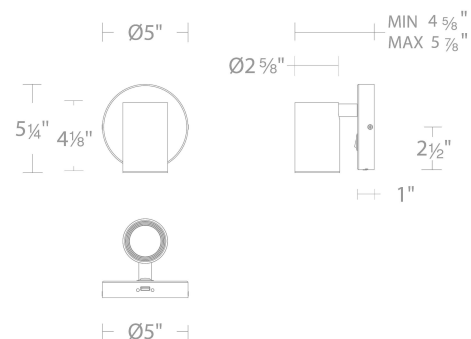

Fixture Type: _____

Catalog Number: _____

Project: _____

Location: _____

Kepler

Swing Arm 3000K

Model & Size	Color Temp & CRI	Finish	Watt	LED Lumens	Delivered Lumens
BL-21205 5"	3000K 90	AB Aged Brass BK Black BN Brushed Nickel WT White	8W	357	108

Example: **BL-21205-WT**

For custom requests please contact customs@wacighting.com

FEATURES

- On/off toggle switch on the canopy
- USB port on the bottom of the canopy for charging
- Light source offers 330 degree horizontal rotation and a 90 degree vertical tilt
- Driver concealed within the canopy
- 5 Year warranty

SPECIFICATIONS

Color Temp:	3000K
Input:	120-277 VAC,50/60Hz
CRI:	90
Dimming:	ELV: 100-10% ,TRIAC: 100-10%
Rated Life:	80000 Hours
Standards:	ETL, cETL Damp Location Listed
Construction:	Aluminum body, glass diffuser

FINISHES:

LINE DRAWING:

BL-21205