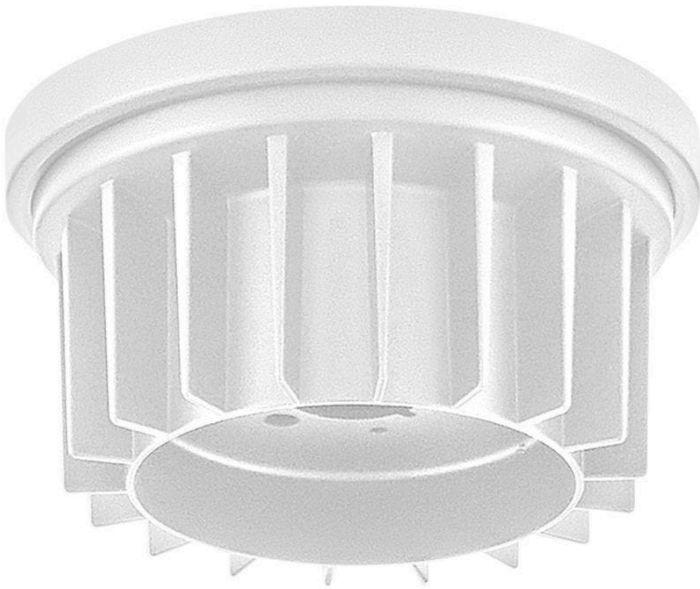

DRAFTSMAN

993053FMW

FLUSH MOUNT KIT DRAFTSMAN

Draftsman's updated transitional form ties perfectly into any space while delivering superior performance. Matte White and Matte Black finish options enhance Draftsman's industrial-inspired design to complement indoor and outdoor spaces alike. With integrated LED and DC motor technology, Draftsman delivers excellent energy efficiency. For lower ceilings, a flush mount kit is an accessory option for easy customization. Operated by the HIRO control or WiFi-compatible with the Hinkley app.

DETAILS	
FINISH:	Matte White
MATERIAL:	Steel
DIMMABLE:	No

DIMENSIONS	
WIDTH:	8"
HEIGHT:	4.3"

MOUNTING	
CANOPY:	8" Dia.

SHIPPING	
CARTON LENGTH:	7.7
CARTON WIDTH:	4.5
CARTON HEIGHT:	7.7
CARTON WEIGHT:	6

HIRO
HINKLEY'S INTELLIGENT REMOTE OPERATOR

- HIRO all-in-one receiver supplied with fan where fan reverses at the control
- Wall/Remote Control included
- Controller is WiFi compatible

PRODUCT DETAILS:
980014 FWH-R

HIRO CONFIGURATIONS AND VERSATILITY
In a collective and collaborative world, the expertly engineered HIRO system adapts to all home environments.

BRIGHTER
REVERSIBLE FAN DIRECTION
FASTER
LIGHT ON/OFF
DARKER
SLOWER
FAN ON/OFF

HIRO FITS ANYWHERE
The HIRO control is designed to work in any standard decorative style faceplate.

- Suitable for use in wet (outdoor direct rain or sprinkler) locations as defined by NEC and CEC. Meets United States UL Underwriters Laboratories & CSA Canadian Standards Association Product Safety Standards
- Merging the best of traditional and modern elements, with a sophisticated and streamlined look