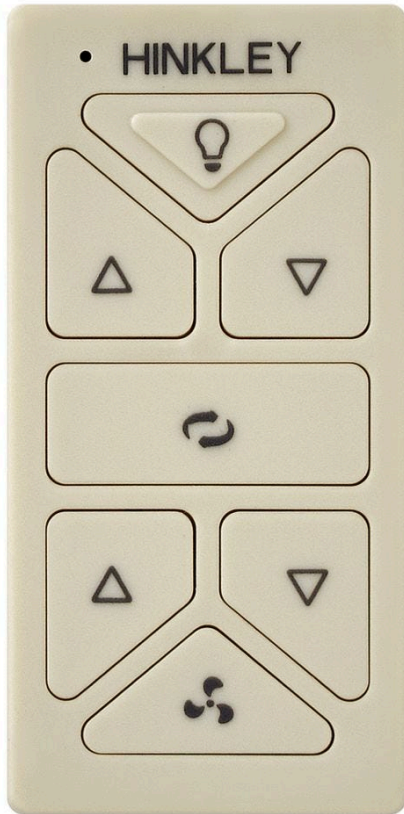

HIRO CONTROL REVERSING

980014FLA-R

HIRO CONTROL REVERSING

DETAILS	
FINISH:	Light Almond
MATERIAL:	Composite
DIMMABLE:	No

DIMENSIONS	
WIDTH:	3.3"
HEIGHT:	5.3"

SHIPPING	
CARTON LENGTH:	3.3
CARTON WIDTH:	3.4
CARTON HEIGHT:	5.3

PRODUCT DETAILS:

- Suitable for use in dry (indoor) locations as defined by NEC and CEC. Meets United States UL Underwriters Laboratories & CSA Canadian Standards Association Product Safety Standards.
- Features a manual switch to turn off and on
- Integrates with other smart home products including voice assistants from Amazon and Google
- Secures to a flat wall or a single/multiple gang switch box. Nestles within a standard decorative opening face plate.
- Configures for use as a wall-mount control or handheld remote
- Wall/Remote control included
- All-in-one receiver supplied with fan where fan reverses at the control
- WiFi compatible with included fan control