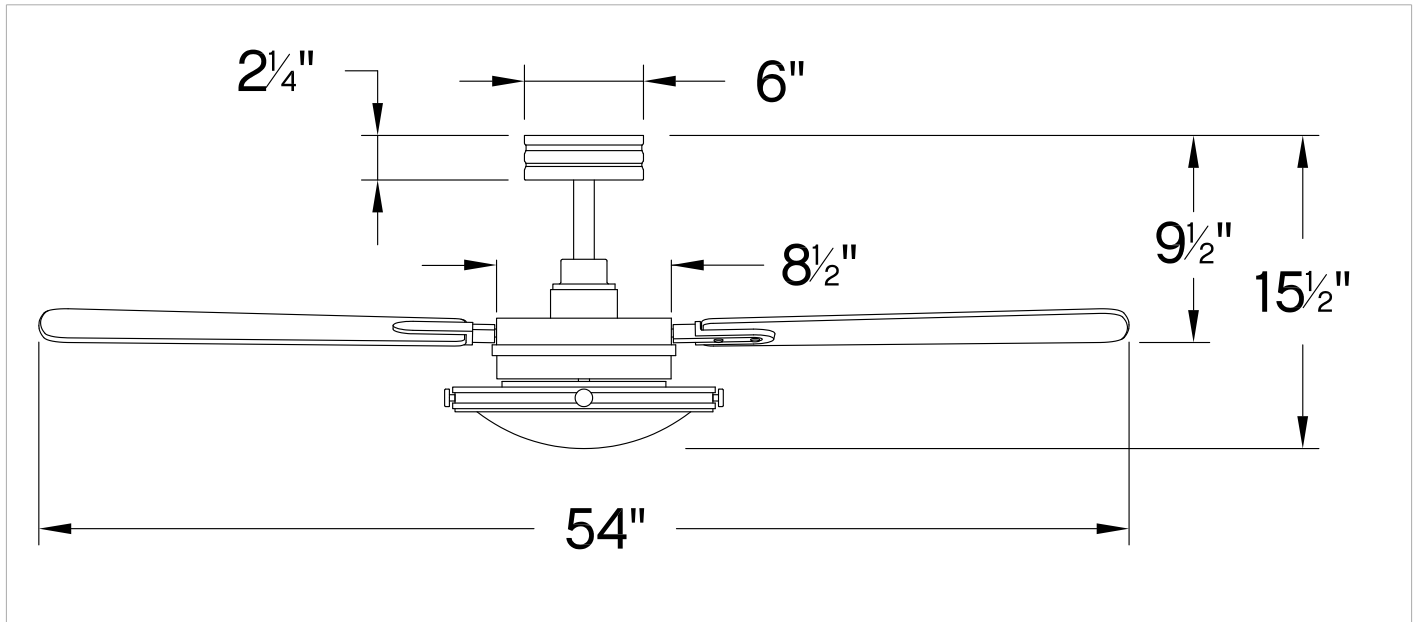

COLLIER

903254FMM-LID

COLLIER 54" LED FAN

DETAILS	
FAN FINISH:	Metallic Matte Bronze
GLASS:	Etched Opal
BLADE COUNT:	4
SLOPE DEGREE:	20

DIMENSIONS	
WIDTH:	54"
HEIGHT:	15.5"

LIGHT SOURCE	
VOLTAGE:	120v

MOUNTING	
CANOPY:	6" Dia.
LEAD WIRE:	1 X 76"

SHIPPING	
CARTON LENGTH:	24.7
CARTON WIDTH:	15
CARTON HEIGHT:	10.5

Collier's mid-century silhouette incorporates the best in retro simplicity. Cast knobs, hinges and stems in a variety of finishes convey sleek elegance for a look that is at once modern and timeless.

HINKLEY

HINKLEY
33000 Pin Oak Parkway
Avon Lake, OH 44012

PHONE: (440) 653-5500
Toll Free: 1 (800) 446-5539

hinkley.com

COLLIER 54" LED FAN

903254FMM-LID

PERFORMANCE SPECIFICATIONS	STANDARD	
	HIGH SPEED	AVERAGE SPEED
Airflow	5426	3617
EnergyUse	34.1	20
EnergyCost	10	6
Efficiency	159	177
AMPS	0.45	0.25
RPMS	148	97