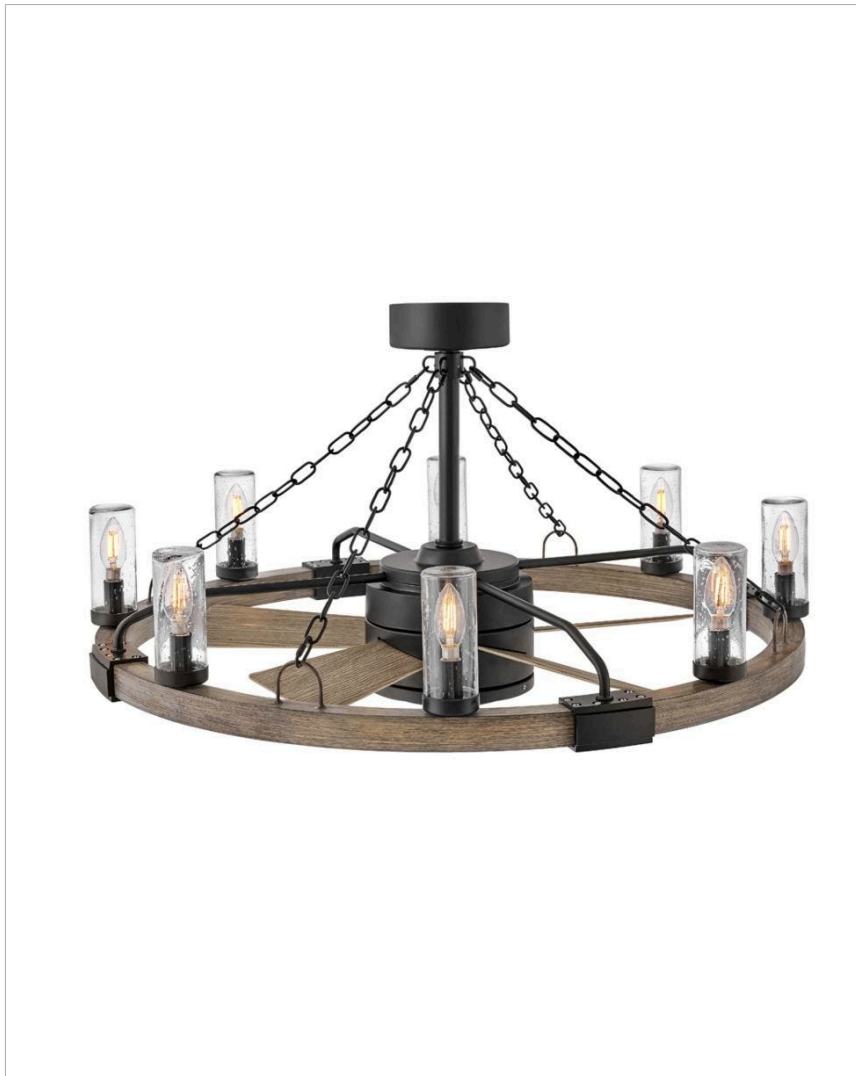

SAWYER

902928FMB-LWD

SAWYER 36" WITH 28" LED FANDELIER

DETAILS	
FAN FINISH:	Matte Black
GLASS:	Clear Seedy
BLADE COUNT:	5
SLOPE DEGREE:	20

DIMENSIONS	
WIDTH:	36"
HEIGHT:	20"

LIGHT SOURCE	
VOLTAGE:	120v

MOUNTING	
CANOPY:	6" Dia.
LEAD WIRE:	1 X 76"

SHIPPING	
CARTON LENGTH:	39.7
CARTON WIDTH:	39.6
CARTON HEIGHT:	10.5

The fresh, rustic design of Sawyer will inject any outdoor living experience with the warm, cozy ambiance of an indoor setting. Available in Metallic Matte Bronze with Sequoi, Matte White with Weathered Wood or Matte Black with Driftwood, Sawyer features composite blades. Sawyer is so versatile, it can be used for both indoor and outdoor spaces.

PRODUCT DETAILS:

- This item includes one 12" and one 24" down rod. Other various lengths of down rods are available and sold separately to customize the installation height.
- Suitable for use in wet (interior direct splash and outdoor direct rain or sprinkler) locations as defined by NEC and CEC. Meets United States UL Underwriters Laboratories.
- This item may be hung on a sloped ceiling
- Meets California Energy Commission Title regulations/JA8 when using the included LED bulb
- WiFi compatible with included fan control
- Fan Control included, HIRO Control - 6 Speed Reversing
- LED bulbs carry a 3-year limited warranty
- Motor carries a lifetime warranty