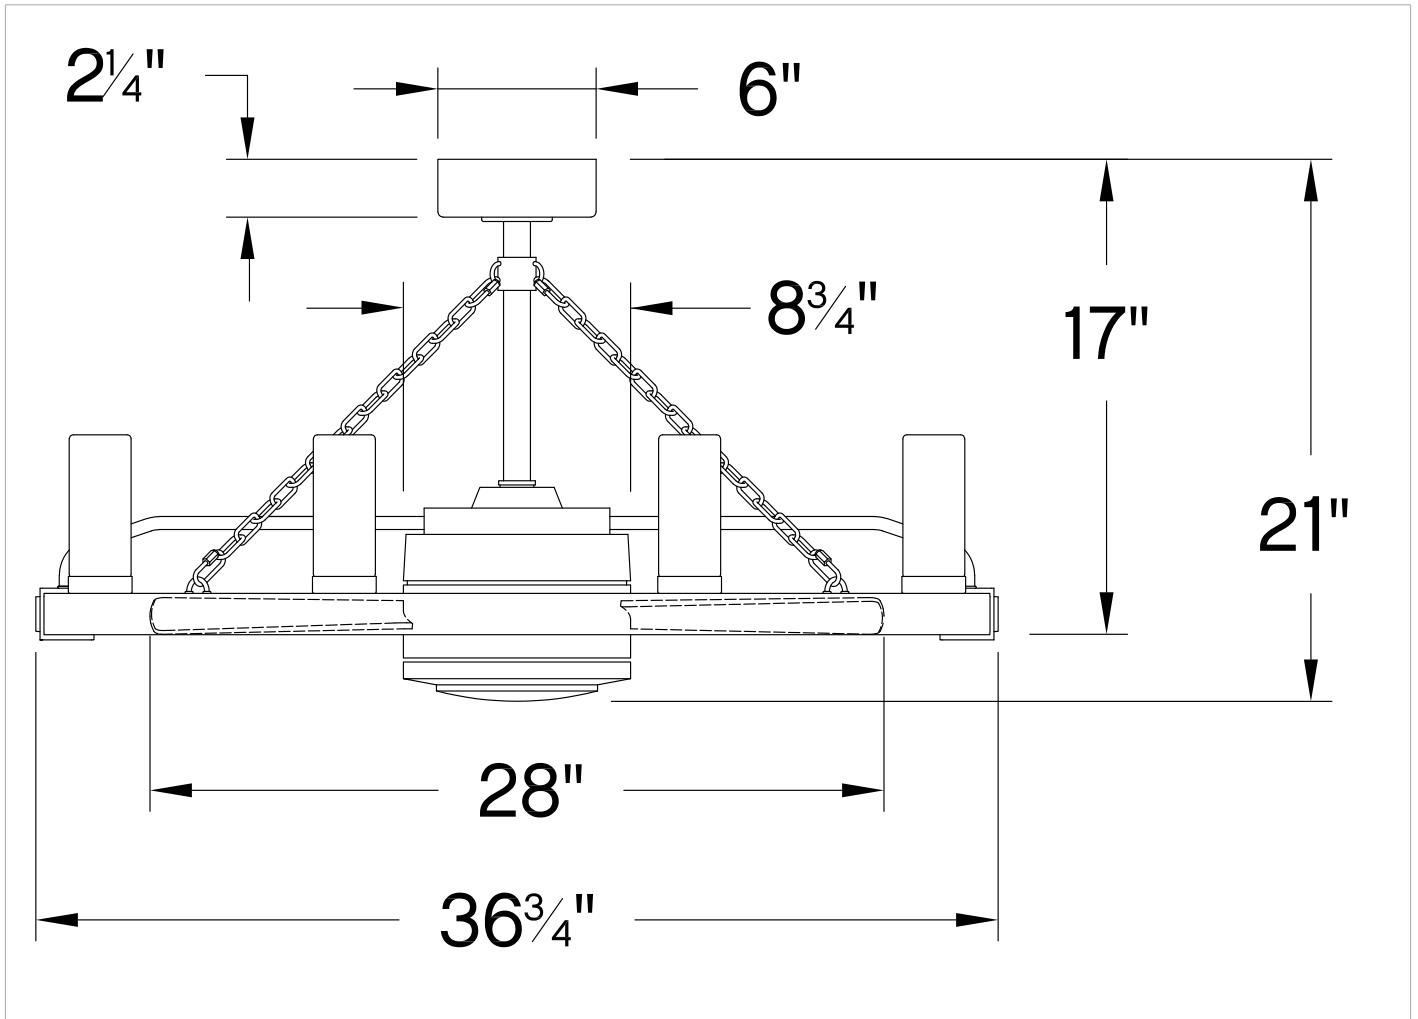

SAWYER

902928FMB-LWD

SAWYER 36" WITH 28" LED FANDELIER

DETAILS	
FAN FINISH:	Matte Black
GLASS:	Clear Seedy
BLADE COUNT:	5
SLOPE DEGREE:	20

DIMENSIONS	
WIDTH:	36"
HEIGHT:	20"

LIGHT SOURCE	
VOLTAGE:	120v

MOUNTING	
CANOPY:	6" Dia.
LEAD WIRE:	1 X 76"

SHIPPING	
CARTON LENGTH:	39.7
CARTON WIDTH:	39.6
CARTON HEIGHT:	10.5

The fresh, rustic design of Sawyer will inject any outdoor living experience with the warm, cozy ambiance of an indoor setting. Available in Metallic Matte Bronze with Sequoi, Matte White with Weathered Wood or Matte Black with Driftwood, Sawyer features composite blades. Sawyer is so versatile, it can be used for both indoor and outdoor spaces.

PRODUCT DETAILS:

- This item includes one 12" and one 24" down rod. Other various lengths of down rods are available and sold separately to customize the installation height.
- Suitable for use in wet (interior direct splash and outdoor direct rain or sprinkler) locations as defined by NEC and CEC. Meets United States UL Underwriters Laboratories.
- This item may be hung on a sloped ceiling
- Meets California Energy Commission Title regulations/JA8 when using the included LED bulb
- WiFi compatible with included fan control
- Fan Control included, HIRO Control - 6 Speed Reversing
- LED bulbs carry a 3-year limited warranty
- Motor carries a lifetime warranty

HINKLEY

HINKLEY
33000 Pin Oak Parkway
Avon Lake, OH 44012

PHONE: (440) 653-5500
Toll Free: 1 (800) 446-5539

hinkley.com

SAWYER 36" WITH 28" LED FANDELIER

902928FMB-LWD

PERFORMANCE SPECIFICATIONS	STANDARD	
	HIGH SPEED	AVERAGE SPEED
Airflow	2432	1637
EnergyUse	10.7	8
EnergyCost	3	2
Efficiency	227	201
AMPS	0.19	0.12
RPMS	319	211