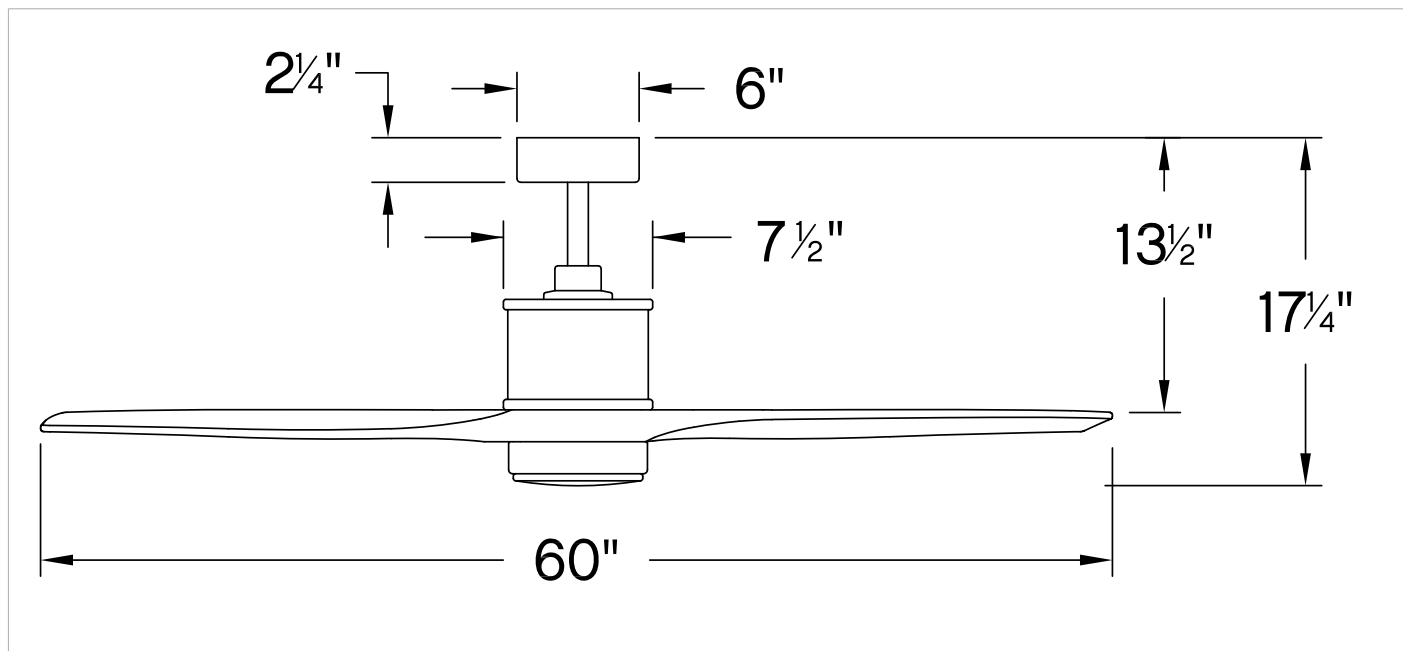

HOVER 60" LED FAN

900760FWK-LWD

PERFORMANCE SPECIFICATIONS	STANDARD	
	HIGH SPEED	AVERAGE SPEED
Airflow	7118	4714
EnergyUse	28.5	18
EnergyCost	8	5
Efficiency	249	267
AMPS	0.37	0.21
RPMS	150	98