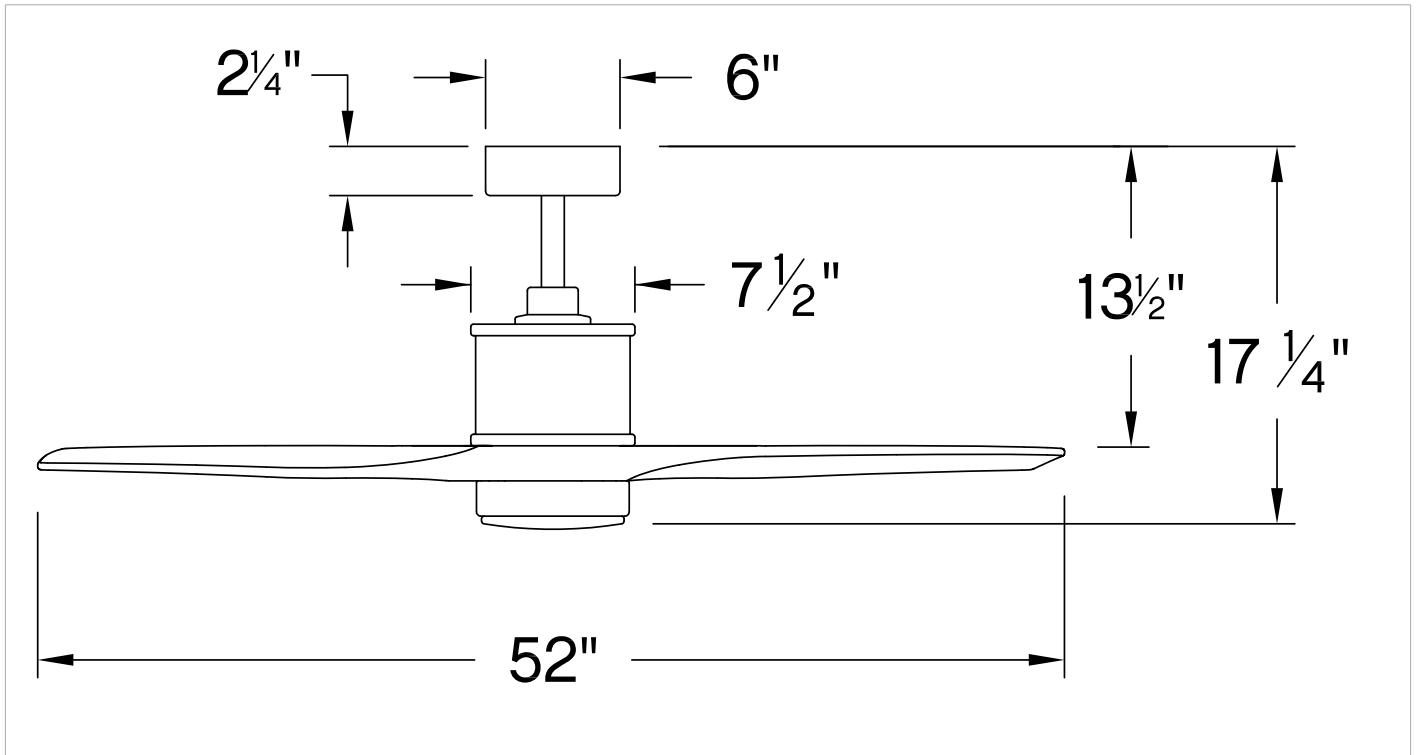

HOVER 52" LED FAN

900752FWK-LWD

PERFORMANCE SPECIFICATIONS	STANDARD	
	HIGH SPEED	AVERAGE SPEED
Airflow	5753	3713
EnergyUse	18.3	12
EnergyCost	5	3
Efficiency	314	311
AMPS	0.28	0.17
RPMS	169	108