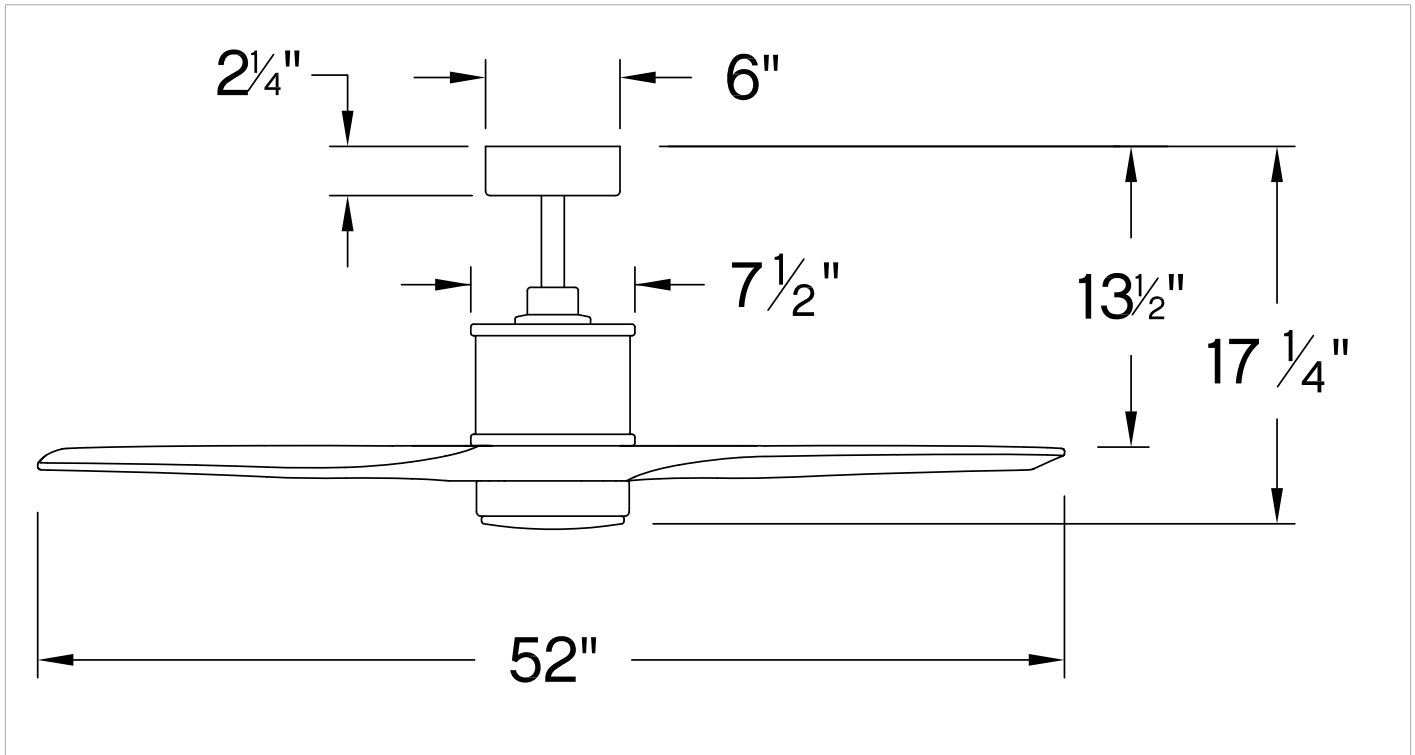

HOVER 52" LED FAN

900752FMW-LWD

PERFORMANCE SPECIFICATIONS	STANDARD	
	HIGH SPEED	AVERAGE SPEED
Airflow	5753	3713
EnergyUse	18.3	12
EnergyCost	5	3
Efficiency	314	311
AMPS	0.28	0.17
RPMS	169	108

AVERAGE PERFORMANCE AND ENERGY INFORMATION

ENERGYGUIDE

Estimated Yearly Energy Cost

$3

Cost Range of Similar Models (19" - 84")

$3 | | | $34

• Based on 12 cents per kWh and 6.4 hours use per day
• Your cost depends on rates and use
• Energy Use: 12 Watts

Airflow

3,713

Cubic Feet Per Minute

• The higher the airflow, the more air the fan will move
• Airflow Efficiency: 311 Cubic Feet Per Minute Per Watt

All estimates based on typical use, excluding lights   ftc.gov/energy

Airflow Shown is a Weighted Average of High and Low Cubic Feet per Minute Based on Downrod

HINKLEY

HINKLEY
33000 Pin Oak Parkway
Avon Lake, OH 44012

PHONE: (440) 653-5500
Toll Free: 1 (800) 446-5539

hinkley.com