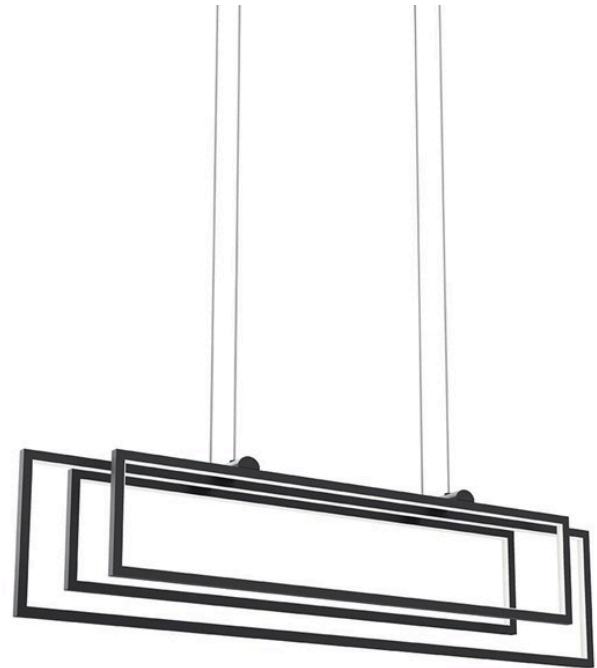

SPECIFICATIONS

Certifications/Qualifications

ADA Compliant	n/a
Title 20 Compliant	n/a
	www.kichler.com/warranty

Dimensions

Base Backplate	5.75" X 16"
Weight	9.28 LBS
Height	9.25"
Length	5.62"
Overall Height	106.75"
Width	38.15"

Connector	Yes
Interior/Exterior	INTERIOR
Lead Wire Length	96"
Location Rating	Dry
Mounting Weight	9.28 LBS
Wire Connectors	Wire Nuts

Photometrics

Color Rendering Index	90
Delivered Efficacy (Lumens/Watt)	36

FIXTURE ATTRIBUTES

Housing

Primary Material	Steel
------------------	-------

Product/Ordering Information

SKU	84322MBK
Finish	Matte Black
Style	Contemporary
UPC	887913000460

Finish Options

-  Champagne Gold
-  Matte Black
-  White