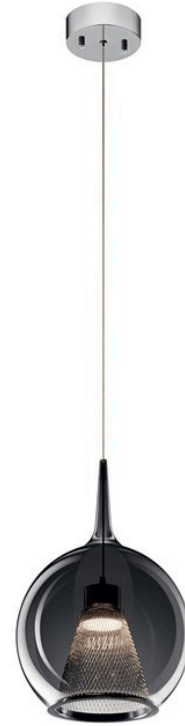

SPECIFICATIONS

Certifications/Qualifications

ADA Compliant	N/A
Prop65	Yes
	www.kichler.com/warranty

Dimensions

Base Backplate	4.75" Dia
Weight	2.46 LBS
Height	14.50"
Overall Height	124.75"
Width	10.00"

Light Source

Delivered Lumens	325
Dimmable	Yes
Expected Life Span (Hours)	40000
Lamp Included	Integrated
Light Source	LED

Mounting/Installation

Interior/Exterior	INTERIOR
Lead Wire Length	108"
Location Rating	Dry
Mounting Weight	2.46 LBS

Photometrics

Color Rendering Index	90
Color Temperature Range	3000
Kelvin Temperature	3000K

FIXTURE ATTRIBUTES

Housing

Diffuser Description	Smoke Glass With Chrome Mesh Shade
Primary Material	Steel
Shade Description	Metal Shade
Shade Dimensions	10" D
Shade Included	Yes

Product/Ordering Information

SKU	84021
Finish	Chrome
Style	Contemporary
UPC	887913840219

Finish Options

Chrome

ALSO IN THIS FAMILY

84155

84154

84020