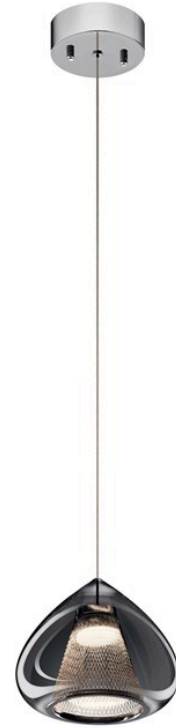

SPECIFICATIONS

Certifications/Qualifications

ADA Compliant	N/A
Prop65	Yes
	www.kichler.com/warranty

Dimensions

Base Backplate	4.75" Dia
Weight	1.94 LBS
Height	6.25"
Overall Height	116.75"
Width	8.00"

Light Source

Delivered Lumens	200
Dimmable	Yes
Expected Life Span (Hours)	40000
Lamp Included	Integrated
Light Source	LED

Mounting/Installation

Interior/Exterior	INTERIOR
Lead Wire Length	108"
Location Rating	Dry
Mounting Weight	1.94 LBS

Photometrics

Color Rendering Index	90
Color Temperature Range	3200
Kelvin Temperature	3000K

FIXTURE ATTRIBUTES

Housing

Diffuser Description	Smoke Glass With Chrome Mesh Shade
Primary Material	Steel
Shade Description	Metal Shade
Shade Dimensions	8" D
Shade Included	Yes

Product/Ordering Information

SKU	84020
Finish	Chrome
Style	Contemporary
UPC	887913840202

Finish Options

Chrome

ALSO IN THIS FAMILY

84155

84154

84021