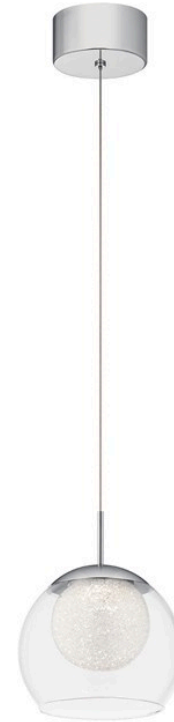

SPECIFICATIONS

Certifications/Qualifications

ADA Compliant	N/A
Prop65	Yes
	www.kichler.com/warranty

Dimensions

Base Backplate	4.75" Dia
Weight	3.12 LBS
Height	9.75"
Overall Height	120.00"
Width	8.00"

Light Source

Delivered Lumens	800
Dimmable	Yes
Expected Life Span (Hours)	40000
Lamp Included	Integrated
Light Source	LED

Mounting/Installation

Interior/Exterior	INTERIOR
Lead Wire Length	108"
Location Rating	Dry
Mounting Weight	3.12 LBS

Photometrics

Color Rendering Index	90
Color Temperature Range	3200
Kelvin Temperature	3000K

FIXTURE ATTRIBUTES

Housing

Diffuser Description	Clear
Primary Material	Steel
Shade Dimensions	8" D

Product/Ordering Information

SKU	84010
Finish	Chrome
Style	Contemporary
UPC	887913840103

Finish Options

 Chrome

ALSO IN THIS FAMILY

84011