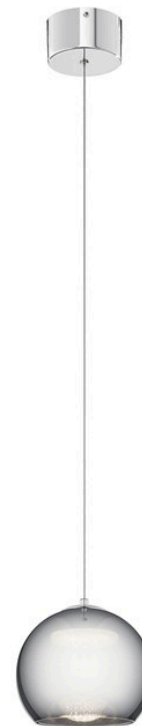

SPECIFICATIONS

Certifications/Qualifications

ADA Compliant	N/A
Prop65	Yes
	www.kichler.com/warranty

Dimensions

Base Backplate	4.75" Dia
Weight	3.53 LBS
Height	7.50"
Overall Height	118.75"
Width	8.00"

Light Source

Delivered Lumens	250
Dimmable	Yes
Expected Life Span (Hours)	35000
Lamp Included	Integrated
Light Source	LED
# of Bulbs/LED Modules	1

Mounting/Installation

Interior/Exterior	INTERIOR
Lead Wire Length	108"
Location Rating	Dry
Mounting Weight	118.24 LBS

Photometrics

Color Rendering Index	80
Color Temperature Range	3200
Kelvin Temperature	3000K

FIXTURE ATTRIBUTES

Housing

Diffuser Description	Smoked
Primary Material	Steel

Product/Ordering Information

SKU	83951
Finish	Chrome
Style	Contemporary
UPC	887913839510

Finish Options

- Chrome

ALSO IN THIS FAMILY