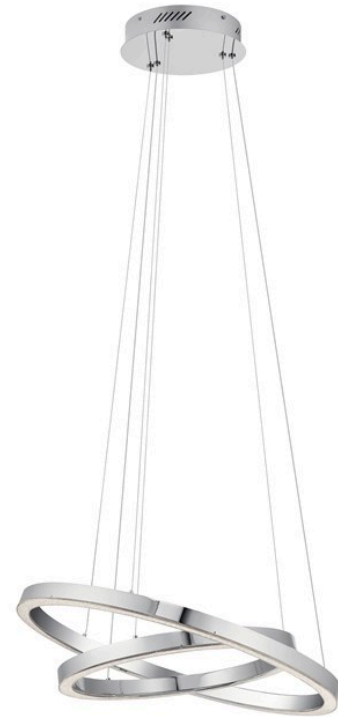

SPECIFICATIONS

Certifications/Qualifications

ADA Compliant	N/A
Prop65	Yes
	www.kichler.com/warranty

Dimensions

Base Backplate	10.25" DIA
Weight	12.32 LBS
Height	1.75"
Overall Height	98.50"
Width	24.50"

Light Source

Delivered Lumens	1425
Dimmable	Yes
Expected Life Span (Hours)	40000
Lamp Included	Integrated
Light Source	LED
# of Bulbs/LED Modules	2

Mounting/Installation

Interior/Exterior	INTERIOR
Lead Wire Length	108"
Location Rating	Dry
Mounting Weight	12.32 LBS

Photometrics

Color Rendering Index	90
Color Temperature Range	3000
Kelvin Temperature	3000K

FIXTURE ATTRIBUTES

Housing

Diffuser Description	Clear Acrylic With Cubic Zirconia Chips
Primary Material	Steel

Product/Ordering Information

SKU	83864
Finish	Chrome
Style	Contemporary
UPC	887913838643

Finish Options

 Chrome

ALSO IN THIS FAMILY

83866

83863