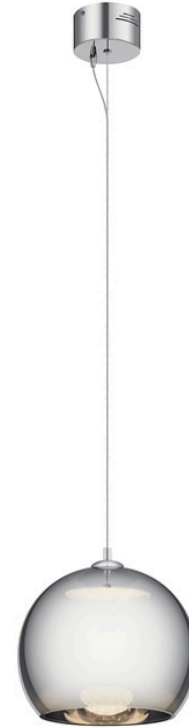

SPECIFICATIONS

Certifications/Qualifications

ADA Compliant	N/A
Prop65	Yes
	www.kichler.com/warranty

Dimensions

Base Backplate	4.75" DIA
Weight	6.60 LBS
Height	11.25"
Overall Height	122.00"
Width	12.00"

Light Source

Delivered Lumens	200
Dimmable	Yes
Expected Life Span (Hours)	40000
Lamp Included	Integrated
Light Source	LED
# of Bulbs/LED Modules	1

Mounting/Installation

Interior/Exterior	INTERIOR
Lead Wire Length	108"
Location Rating	Dry
Mounting Weight	6.60 LBS

Photometrics

Color Rendering Index	90
Color Temperature Range	3000
Kelvin Temperature	3000K

FIXTURE ATTRIBUTES

Housing

Diffuser Description	Smoked
Primary Material	Steel
Shade Dimensions	12" D

Product/Ordering Information

SKU	83791
Finish	Chrome
Style	Contemporary
UPC	887913837912

Finish Options

- Chrome

ALSO IN THIS FAMILY

83951