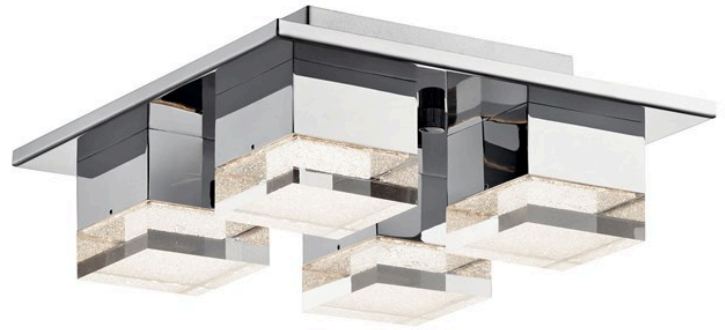

SPECIFICATIONS

Certifications/Qualifications

Prop65 Yes
www.kichler.com/warranty

Dimensions

Base Backplate 1.82" X 12.4" X 12."
Weight 8.58 LBS
Height 4.75"
Length 12.50"
Width 12.50"

Light Source

Delivered Lumens 850
Dimmable Yes
Lamp Included Integrated
Light Source LED
# of Bulbs/LED Modules 4

Mounting/Installation

Interior/Exterior INTERIOR
Lead Wire Length 12"
Location Rating Dry
Mounting Weight 8.58 LBS

Photometrics

Color Rendering Index 80
Color Temperature Range 3000
Kelvin Temperature 3000K

FIXTURE ATTRIBUTES

Housing

Diffuser Description Clear Acrylic With Cubic Zirconia
Primary Material STEEL
Shade Dimensions 8.58"

Product/Ordering Information

SKU 83602
Finish Chrome
Style Contemporary
UPC 887913836021

Finish Options

● Chrome

ALSO IN THIS FAMILY

83593MBK