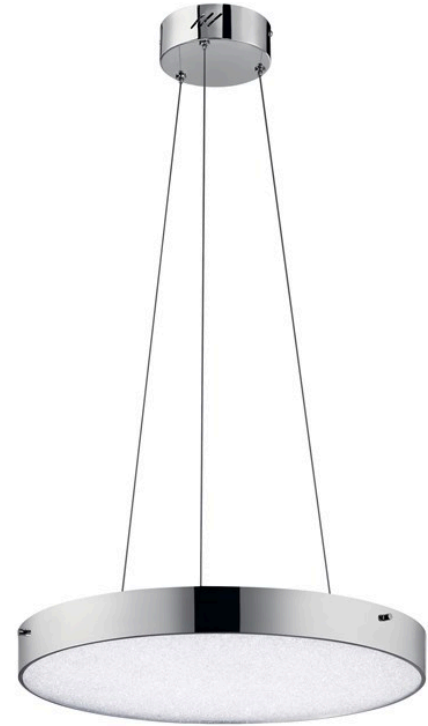

**SPECIFICATIONS**

**Certifications/Qualifications**

Prop65	Yes <a href="http://www.kichler.com/warranty">www.kichler.com/warranty</a>
--------	---

**Dimensions**

Base Backplate	1.97" X 5.91" X 0"
Weight	19.14 LBS
Height	2.00"
Overall Height	99.94"
Width	19.75"

**Light Source**

Delivered Lumens	1500
Dimmable	Yes
Lamp Included	Integrated
Light Source	LED
# of Bulbs/LED Modules	1

**Mounting/Installation**

Interior/Exterior	INTERIOR
Lead Wire Length	96"
Location Rating	Dry
Mounting Weight	19.14 LBS

**Photometrics**

Color Rendering Index	90
Color Temperature Range	3200
Kelvin Temperature	3000K

**FIXTURE ATTRIBUTES**

**Housing**

Diffuser Description	Clear Glass With Cubic Zirconia Crystals
Primary Material	GLASS
Shade Dimensions	19.14"

**Product/Ordering Information**

SKU	83592
Finish	Chrome
Style	Contemporary
UPC	887913835925

**Finish Options**

- Chrome

**ALSO IN THIS FAMILY**