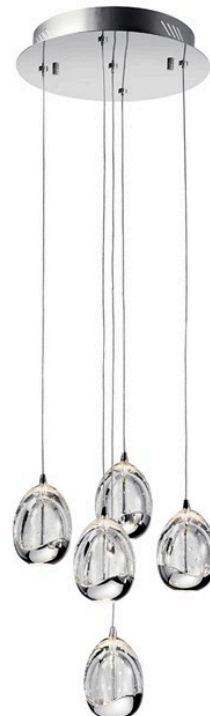

**SPECIFICATIONS**

**Certifications/Qualifications**

ADA Compliant	N/A
Prop65	Yes
	<a href="http://www.kichler.com/warranty">www.kichler.com/warranty</a>

**Dimensions**

Base Backplate	2" X 12"
Weight	12.10 LBS
Height	5.50"
Overall Height	92.00"
Width	12.25"

**Light Source**

Delivered Lumens	1250
Dimmable	Yes
Expected Life Span (Hours)	40000
Lamp Included	Integrated
Light Source	LED
# of Bulbs/LED Modules	5

**Mounting/Installation**

Interior/Exterior	Interior
Lead Wire Length	84"
Location Rating	Dry
Mounting Weight	12.10 LBS

**Photometrics**

Color Rendering Index	90
Color Temperature Range	3000
Kelvin Temperature	3000K

**FIXTURE ATTRIBUTES**

**Housing**

Diffuser Description	Clear Bubble Optical Crystal
Primary Material	Steel

**Product/Ordering Information**

SKU	83380
Finish	Chrome
Style	Contemporary
UPC	887913833808

**Finish Options**

- Chrome

**ALSO IN THIS FAMILY**

83378