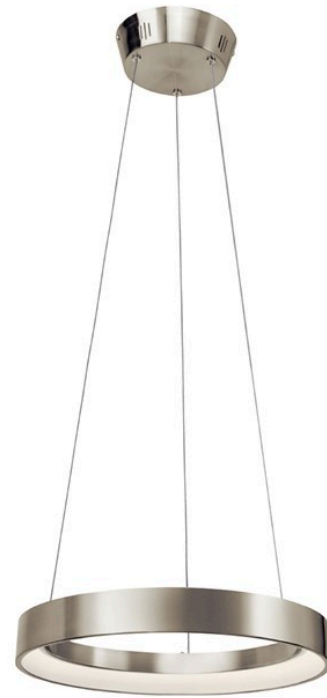

**SPECIFICATIONS**

<b>Certifications/Qualifications</b>	<a href="http://www.kichler.com/warranty">www.kichler.com/warranty</a>
--------------------------------------	--

<b>Dimensions</b>	
Base Backplate	7.87" DIA
Weight	5.06 LBS
Height	2.25"
Overall Height	112.53"
Width	17.75"

<b>Light Source</b>	
Delivered Lumens	600
Dimmable	Yes
Lamp Included	Integrated
Lamp Type	LED
Light Source	LED
Max or Nominal Watt	24W
# of Bulbs/LED Modules	1

<b>Mounting/Installation</b>	
Interior/Exterior	Interior
Lead Wire Length	108"
Location Rating	Dry
Mounting Weight	5.06 LBS

<b>Photometrics</b>	
Color Rendering Index	80
Color Temperature Range	4000
Kelvin Temperature	4000K

**FIXTURE ATTRIBUTES**

<b>Housing</b>	
Diffuser Description	White Acrylic
Primary Material	STEEL

<b>Product/Ordering Information</b>	
SKU	83260
Finish	Brushed Nickel
Style	Contemporary
UPC	887913832603

<b>Finish Options</b>	
 Brushed Nickel	
 Textured White	

**ALSO IN THIS FAMILY**