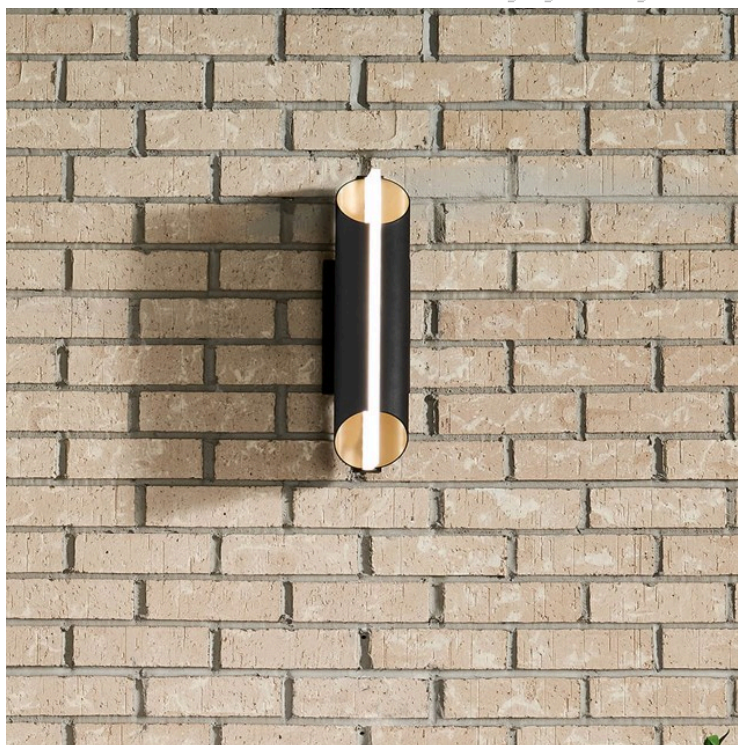

SPECIFICATIONS

Certifications/Qualifications

www.kichler.com/warranty

Dimensions

Base Backplate	4.75" X 7.50"
Extension	6.50"
Weight	7.00 LBS
Height from center of Wall opening (Spec Sheet)	8.25"
Height	16.50"
Width	4.75"

Light Source

Dimmable	Yes
Lamp Included	Integrated
Light Source	LED
Socket Wire	105"

Mounting/Installation

Interior/Exterior	Exterior
Location Rating	Wet
Mounting Style	Wall Mount
Mounting Weight	4.50 LBS

Photometrics

Color Rendering Index	90
Kelvin Temperature	3000K

FIXTURE ATTRIBUTES

Housing

Diffuser Description	Clear Ribbed
Primary Material	ALUMINUM
Shade Dimensions	4.00D X 16.38"

Product/Ordering Information

SKU	59077BKTLED
Finish	Textured Black
Style	Contemporary
UPC	783927002479

Finish Options

Textured Black

ALSO IN THIS FAMILY

59076BKTLED