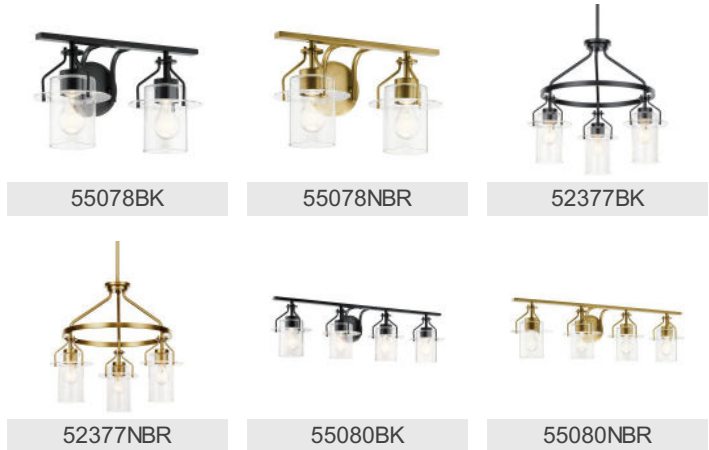

SPECIFICATIONS

Certifications/Qualifications	
	www.kichler.com/warranty
Dimensions	
Base Backplate	5.00" DIA
Extension	8.00"
Weight	1.75 LBS
Height from center of Wall opening (Spec Sheet)	3.35"
Height	9.25"
Width	6.50"
Electrical	
Input Voltage	120.00V
Light Source	
Dimmable	Yes
Mounting/Installation	
Connector	Yes
Install Glass Up or Down	Yes
Interior/Exterior	INTERIOR
Lead Wire Length	6"
Location Rating	Damp
Mounting Style	Wall Mount
Mounting Weight	1.25 LBS
Wire Connectors	Wire Nuts

FIXTURE ATTRIBUTES

Housing	
Diffuser Description	Clear
Shade Dimensions	3.94" D X 5.74" H
Product/Ordering Information	
SKU	55077BK
Finish	Black
Style	Industrial
UPC	783927016261.0

Finish Options

-  Black
-  Brushed Brass
-  Polished Nickel

ALSO IN THIS FAMILY

55078BK

55078NBR

52377BK

52377NBR

55080BK

55080NBR