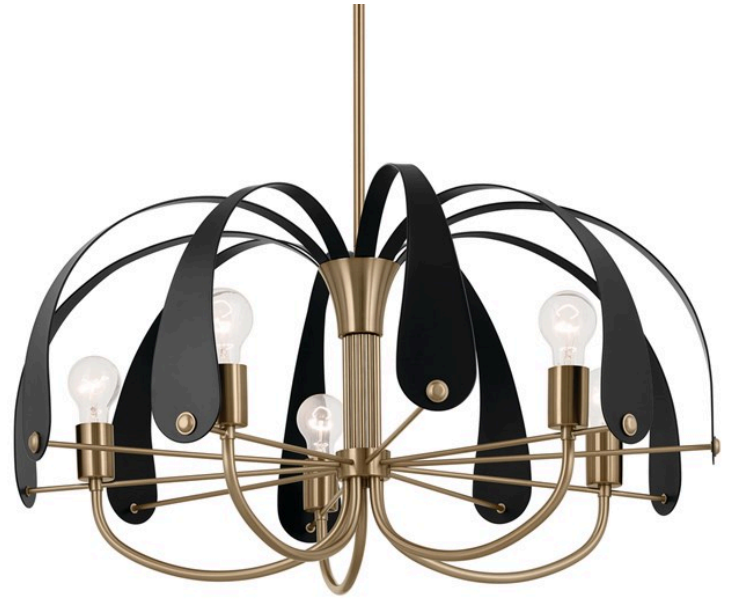

SPECIFICATIONS

Certifications/Qualifications

Prop65	Yes www.kichler.com/warranty
--------	---

Dimensions

Base Backplate	5.75" DIA
Chain/Stem Length	36"
Weight	18.00 LBS
Height	16.00"
Overall Height	53.25"
Width	31.00"

Lamp Included	Not Included
Lamp Type	A
Light Source	Bulb
Max or Nominal Watt	60.00
# of Bulbs/LED Modules	5
Socket Type	E26 (Medium)

Mounting/Installation

Connector	Yes
Interior/Exterior	INTERIOR
Lead Wire Length	144"
Location Rating	Dry
Mounting Weight	18.00 LBS
Wire Connectors	Wire Nuts

FIXTURE ATTRIBUTES

Housing

Primary Material	Steel
Max Stem Tilt	90.0 Degrees

Product/Ordering Information

SKU	52572CPZ
Finish	Champagne Bronze
Style	Art Deco
UPC	783927032346.0

Finish Options

- Champagne Bronze

ALSO IN THIS FAMILY

52573CPZ