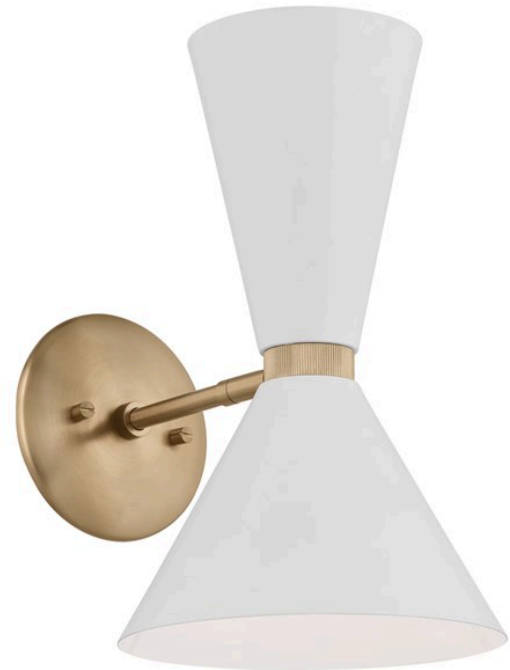

SPECIFICATIONS

Certifications/Qualifications	
Prop65	Yes www.kichler.com/warranty

Dimensions	
Base Backplate	5.5" DIA
Extension	11.75"
Weight	3.25 LBS
Height from center of Wall opening (Spec Sheet)	7.50"
Height	13.50"
Width	8.75"

Electrical	
Input Voltage	120.00V

Light Source	
Dimmable	Yes
Dimmable Notes	Dimmable when used with dimmer switch (sold separately); when using LED bulbs, see bulb manufacturer dimming specifications.

Lamp Included	Not Included
Lamp Type	A; G25
Light Source	Bulb
Max or Nominal Watt	60.00
# of Bulbs/LED Modules	2
Socket Type	E26 (Medium)

Mounting/Installation	
Connector	Yes
Install Glass Up or Down	Yes
Interior/Exterior	INTERIOR
Lead Wire Length	6"
Location Rating	Damp
Mounting Weight	3.25 LBS
Wire Connectors	Wire Nuts

FIXTURE ATTRIBUTES

Housing	
Primary Material	Steel
Shade Description	Metal Cone Shade
Shade Dimensions	(Wide Cone): 8.75" D x 5.75" H (Narrow Cone): 5.5" x 7.25" H
Shade Included	Yes

Product/Ordering Information	
SKU	52570CPZWH
Finish	Champagne Bronze
Style	Mid-Century Modern
UPC	783927030465.0

Finish Options	
	Champagne Bronze
	Champagne Bronze
	Champagne Bronze

ALSO IN THIS FAMILY