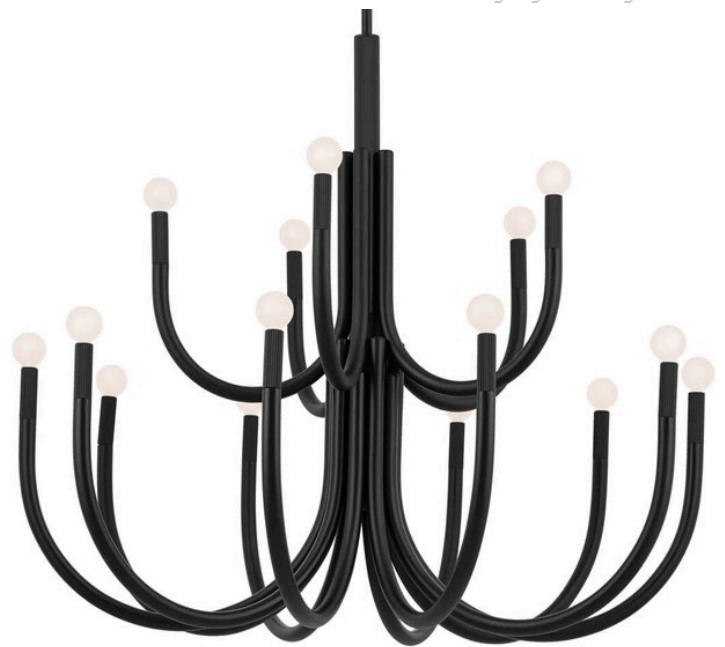

SPECIFICATIONS

Certifications/Qualifications	
	www.kichler.com/warranty
Dimensions	
Base Backplate	7.25" DIA
Chain/Stem Length	36"
Weight	35.75 LBS
Height	35.75"
Overall Height	74.75"
Width	40.00"
Electrical	
Input Voltage	120.00V
Light Source	
Dimmable	Yes
Dimmable Notes	Dimmable when used with dimmer switch (sold separately); when using LED bulbs, see bulb manufacturer dimming specifications.
Lamp Included	Not Included
Lamp Type	B; G16.5; T6
Light Source	Bulb
Max or Nominal Watt	60.00
# of Bulbs/LED Modules	15
Socket Type	E12 (Candelabra)

Mounting/Installation	
Connector	Yes
Interior/Exterior	INTERIOR
Lead Wire Length	144"
Location Rating	Dry
Mounting Weight	35.75 LBS
Wire Connectors	Wire Nuts

FIXTURE ATTRIBUTES

Housing	
Primary Material	Steel
Max Stem Tilt	90.0 Degrees

Product/Ordering Information	
SKU	52552BK
Finish	Black
Style	Contemporary
UPC	783927031059.0

Finish Options

-  Black
-  Champagne Bronze
-  Polished Nickel

ALSO IN THIS FAMILY