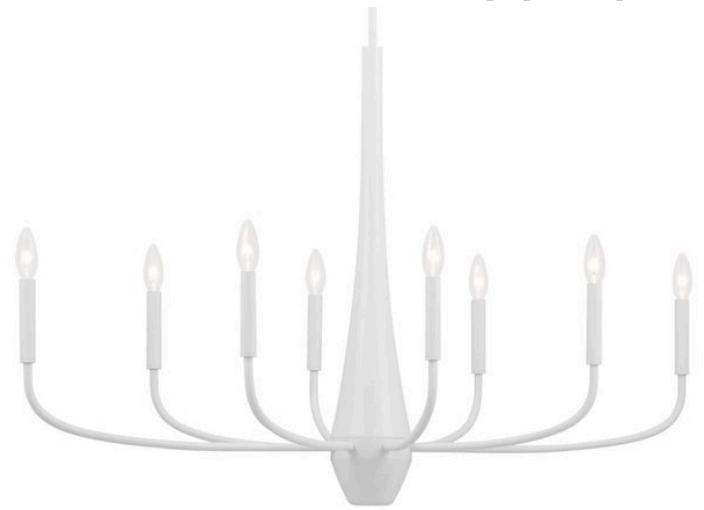

SPECIFICATIONS

Certifications/Qualifications	
	www.kichler.com/warranty
Dimensions	
Base Backplate	6" DIA
Chain/Stem Length	36"
Weight	9.50 LBS
Height	27.00"
Length	41.00"
Overall Height	66.00"
Width	18.50"
Electrical	
Input Voltage	120.00V
Light Source	
Dimmable	Yes
Dimmable Notes	Dimmable when used with dimmer switch (sold separately); when using LED bulbs, see bulb manufacturer dimming specifications.
Lamp Included	Not Included
Lamp Type	B; G16.5
Light Source	Bulb
Max or Nominal Watt	60.00
# of Bulbs/LED Modules	8
Socket Type	E12 (Candelabra)

Mounting/Installation	
Connector	Yes
Interior/Exterior	INTERIOR
Lead Wire Length	144"
Location Rating	Dry
Mounting Weight	9.50 LBS
Wire Connectors	Wire Nuts

FIXTURE ATTRIBUTES

Housing	
Primary Material	Steel
Max Stem Tilt	90.0 Degrees

Product/Ordering Information	
SKU	52528WH
Finish	White
Style	Contemporary
UPC	783927029148.0

Finish Options	
 Black	
 Champagne Bronze	
 White	

ALSO IN THIS FAMILY