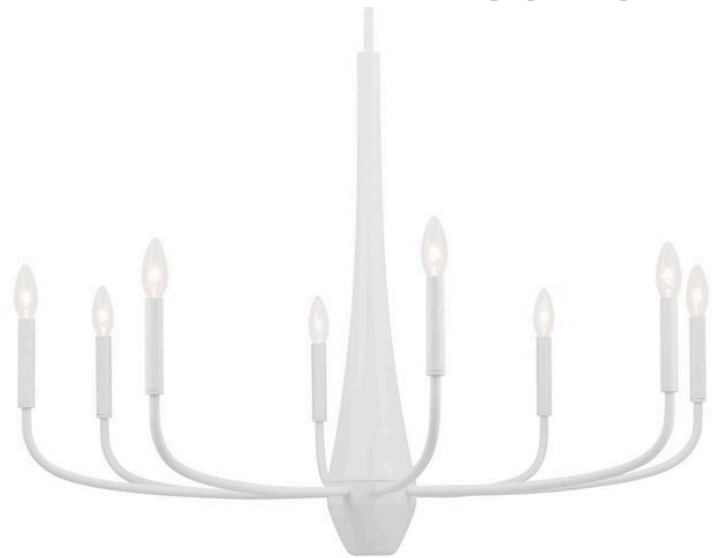

SPECIFICATIONS

Certifications/Qualifications	
	www.kichler.com/warranty
Dimensions	
Base Backplate	6" DIA
Chain/Stem Length	36"
Weight	11.75 LBS
Height	27.00"
Overall Height	66.00"
Width	36.00"
Electrical	
Input Voltage	120.00V
Light Source	
Dimmable	Yes
Dimmable Notes	Dimmable when used with dimmer switch (sold separately); when using LED bulbs, see bulb manufacturer dimming specifications.
Lamp Included	Not Included
Lamp Type	B; G16.5
Light Source	Bulb
Max or Nominal Watt	60.00
# of Bulbs/LED Modules	8
Socket Type	E12 (Candelabra)

Mounting/Installation	
Connector	Yes
Interior/Exterior	INTERIOR
Lead Wire Length	144"
Location Rating	Dry
Mounting Weight	11.75 LBS
Wire Connectors	Wire Nuts

FIXTURE ATTRIBUTES

Housing	
Primary Material	Steel
Max Stem Tilt	90.0 Degrees

Product/Ordering Information	
SKU	52526WH
Finish	White
Style	Contemporary
UPC	783927030779.0

Finish Options

-  Black
-  Champagne Bronze
-  White

ALSO IN THIS FAMILY

52529BK

52529CPZ

52529WH

52525BK