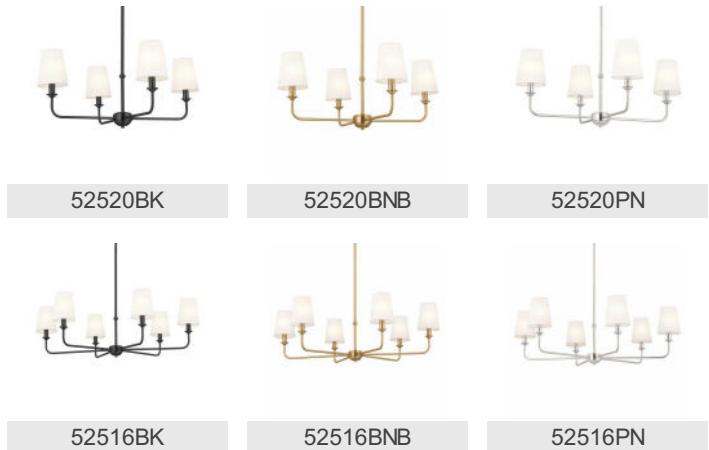

SPECIFICATIONS

Certifications/Qualifications	
Class 2	n/a
Prop65	Yes www.kichler.com/warranty
Dimensions	
Base Backplate	7.25" DIA
Weight	8.00 LBS
Height	15.75"
Overall Height	52.25"
Width	42.75"
Electrical	
Input Voltage	120.00V
Light Source	
Dimmable	n/a
Lamp Included	Not Included
Lamp Type	B10
Max or Nominal Watt	25.00
# of Bulbs/LED Modules	8
Socket Type	E12 (Candelabra)
Mounting/Installation	
Connector	Yes
Interior/Exterior	INTERIOR
Lead Wire Length	132"
Location Rating	Dry
Mounting Weight	6.75 LBS
Wire Connectors	Wire Nuts

FIXTURE ATTRIBUTES

Housing	
Primary Material	Steel
Max Stem Tilt	90.0 Degrees
Shade Description	Fabric Bell Shade
Shade Dimensions	5.0" H X 4.25" D
Shade Included	Yes
Product/Ordering Information	
SKU	52517BNB
Finish	Brushed Natural Brass
Style	Traditional
UPC	783927018036

Finish Options

-  Black
-  Brushed Natural Brass
-  Polished Nickel

ALSO IN THIS FAMILY

52520BK

52520BNB

52520PN

52516BK

52516BNB