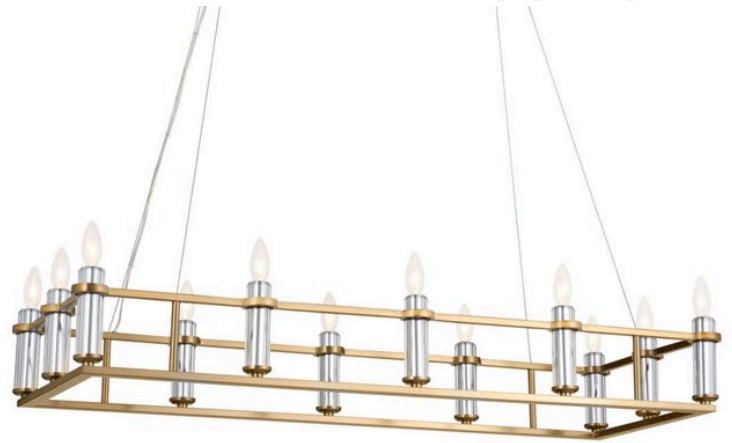

SPECIFICATIONS

Certifications/Qualifications

Class 2	n/a
Prop65	Yes
	www.kichler.com/warranty

Dimensions

Base Backplate	25.50" X 5.00"
Weight	23.00 LBS
Height	6.50"
Length	45.25"
Overall Height	130.00"
Width	17.00"

Electrical

Input Voltage	120.00V

Light Source

Dimmable	n/a
Lamp Included	Not Included
Lamp Type	B10
Max or Nominal Watt	60.00
# of Bulbs/LED Modules	12
Socket Type	E12 (Candelabra)

Mounting/Installation

Connector	Yes
Interior/Exterior	INTERIOR
Lead Wire Length	132"
Location Rating	Dry
Mounting Weight	14.50 LBS
Wire Connectors	Wire Nuts

FIXTURE ATTRIBUTES

Housing

Primary Material	Steel
Shade Included	n/a

Product/Ordering Information

SKU	52492BNB
Finish	Brushed Natural Brass
Style	Traditional
UPC	783927017862

Finish Options

- Black
- Brushed Natural Brass
- Polished Nickel

ALSO IN THIS FAMILY