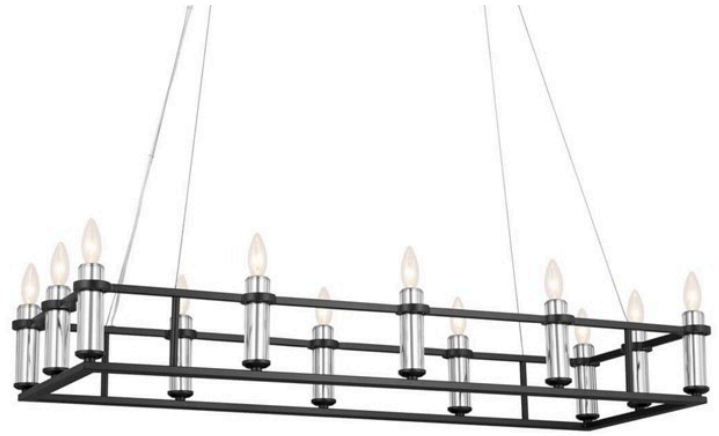

**SPECIFICATIONS**

**Certifications/Qualifications**

Class 2	n/a <a href="http://www.kichler.com/warranty">www.kichler.com/warranty</a>
---------	---

**Dimensions**

Base Backplate	25.50" X 5.00"
Weight	23.00 LBS
Height	6.50"
Length	45.25"
Overall Height	130.00"
Width	17.00"

**Electrical**

Input Voltage	120.00V
---------------	---------

**Light Source**

Dimmable	n/a
Lamp Included	Not Included
Lamp Type	B10
Max or Nominal Watt	60.00
# of Bulbs/LED Modules	12
Socket Type	E12 (Candelabra)

**Mounting/Installation**

Connector	Yes
Interior/Exterior	INTERIOR
Lead Wire Length	132"
Location Rating	Dry
Mounting Weight	14.50 LBS
Wire Connectors	Wire Nuts

**FIXTURE ATTRIBUTES**

**Housing**

Primary Material	Steel
Shade Included	n/a

**Product/Ordering Information**

SKU	52492BK
Finish	Black
Style	Traditional
UPC	783927017848

**Finish Options**

-  Black
-  Brushed Natural Brass
-  Polished Nickel

**ALSO IN THIS FAMILY**

55146BK

55146BNB

55146PN