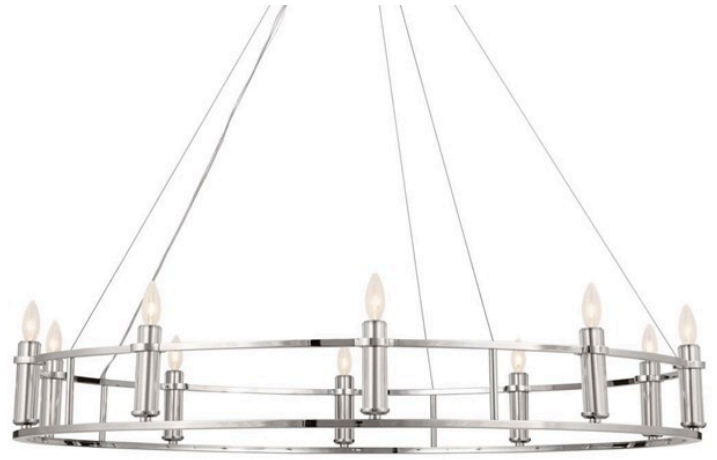

**SPECIFICATIONS**

Certifications/Qualifications	
Class 2	n/a <a href="http://www.kichler.com/warranty">www.kichler.com/warranty</a>
Dimensions	
Base Backplate	10.00" DIA
Weight	22.75 LBS
Height	6.50"
Overall Height	130.00"
Width	50.00"
Electrical	
Input Voltage	120.00V
Light Source	
Dimmable	n/a
Lamp Included	Not Included
Lamp Type	B10
Max or Nominal Watt	60.00
# of Bulbs/LED Modules	10
Socket Type	E12 (Candelabra)
Mounting/Installation	
Connector	Yes
Interior/Exterior	INTERIOR
Lead Wire Length	132"
Location Rating	Dry
Mounting Weight	15.75 LBS
Wire Connectors	Wire Nuts

**FIXTURE ATTRIBUTES**

Housing	
Primary Material	Steel
Shade Included	n/a
Product/Ordering Information	
SKU	52491PN
Finish	Polished Nickel
Style	Traditional
UPC	783927017602
Finish Options	
 Black	
 Brushed Natural Brass	
 Polished Nickel	