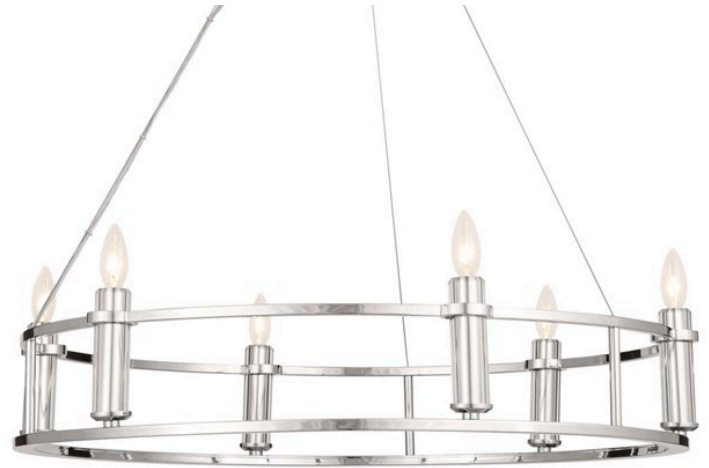

SPECIFICATIONS

Certifications/Qualifications

Class 2 n/a
www.kichler.com/warranty

Dimensions

Base Backplate 8.25" DIA
 Weight 13.50 LBS
 Height 6.50"
 Overall Height 130.00"
 Width 33.25"

Electrical

Input Voltage 120.00V

Light Source

Dimmable n/a
 Lamp Included Not Included
 Lamp Type B10
 Max or Nominal Watt 60.00
 # of Bulbs/LED Modules 6
 Socket Type E12 (Candelabra)

Mounting/Installation

Connector Yes
 Interior/Exterior INTERIOR
 Lead Wire Length 132"
 Location Rating Dry
 Mounting Weight 9.50 LBS
 Wire Connectors Wire Nuts

FIXTURE ATTRIBUTES

Housing

Primary Material Steel
 Shade Included n/a

Product/Ordering Information

SKU 52490PN
 Finish Polished Nickel
 Style Traditional
 UPC 783927018562

Finish Options

-  Black
-  Brushed Natural Brass
-  Polished Nickel