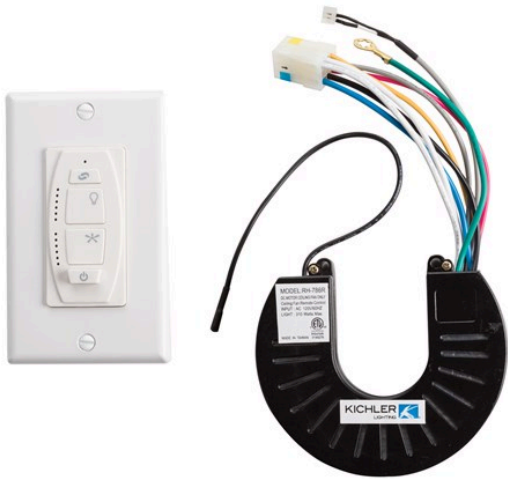

MOTOR FINISH

White

AIR PERFORMANCE

SPECIFICATIONS

Mounting/Installation			
Interior/Exterior	Interior	Location Rating	Accessory,Listing Not Required
Dimensions			
Weight	0.50 LBS	Height	5.50"
Width	2.75"		

FIXTURE ATTRIBUTES

Product/Ordering Information			
SKU	370100WH	Finish	White
UPC	783927434232	Style	Other

Warranty
www.kichler.com/warranty

ALSO IN THIS FAMILY

You can see all products in this family by searching Kichler.com