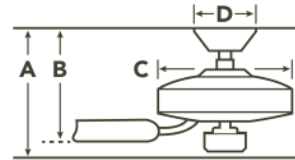

**MOTOR FINISH**

 Brushed Stainless Steel

**BLADE FINISHES**

Black

 Dimmable

**HANGING MEASUREMENTS**

**AIR PERFORMANCE**

<b>AIRFLOW</b> Cubic Ft. Per Minute on High	<b>RPM</b> Revolutions Per Minute on High	<b>POWER USAGE</b> Watts on High (Excludes Lights)	<b>AIRFLOW EFFICIENCY</b> Cubic Ft. Per Minute Per Watt
5400	106	75	72

**SPECIFICATIONS**

Performance			
CFM (High)	5400	RPM (High)	106
Watts (High)	75	Airflow Efficiency CFM/W (High)	72
Motor Specifications			
Amps (High)	0.63	Motor Size	188MM X 25MM
Motor Type	AC Induction	Primary Material	Steel
Mounting/Installation			
Minimum Distance from Fan to Floor	7.0 feet	Interior/Exterior	INTERIOR
Lead Wire Length	78"	Location Rating	Dry
Low Ceiling Adaptable	No	Max Stem Tilt	22.0 Degrees
Connector	Yes	Direct Wire	Yes
Mounting Style	Downrod	Wire Connectors	Wire Nuts
Dimensions			
Downrod 1	1.00 OD X 4.50"	Downrod 1 - Measurement A	14.60"
Downrod 1 - Measurement B	10.00"	Downrod 1 - Measurement C	9.50"
Base Backplate	5.9"	Weight	28.67 LBS
Blade Sweep	54	Height	14.60"
Length	56.00"	Width	56.00"
Light Source			
Downlight Included	Yes	Downlight Option	Integrated
Dimmable	Yes	Color Rendering Index	90
Kelvin Temperature	3000K	Initial Lumens	2200
Diffuser Description	Frosted	Downward-facing Bulbs	1 X 23
Photometrics			
Delivered Efficacy (Lumens/Watt)	75		
Electrical			
Input Voltage	120.00V	Supply Wire (Degrees)	90