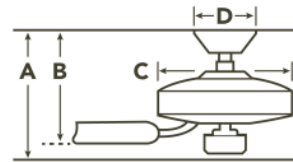

MOTOR FINISH

BLADE FINISHES

Black

Dimmable

LED Light Kit

HANGING MEASUREMENTS

AIR PERFORMANCE

AIRFLOW Cubic Ft. Per Minute on High	RPM Revolutions Per Minute on High	POWER USAGE Watts on High (Excludes Lights)	AIRFLOW EFFICIENCY Cubic Ft. Per Minute Per Watt
5327	146	71	75

SPECIFICATIONS

Performance			
CFM (High)	5327	RPM (High)	146
Watts (High)	71	Airflow Efficiency CFM/W (High)	75
Motor Specifications			
Amps (High)	0.60	Motor Size	172MM X 20MM
Motor Type	AC Induction	Primary Material	Steel
Mounting/Installation			
Minimum Distance from Fan to Floor	7.0 feet	Interior/Exterior	INTERIOR
Lead Wire Length	78"	Location Rating	Dry
Low Ceiling Adaptable	No	Max Stem Tilt	22.0 Degrees
Connector	Yes	Direct Wire	Yes
Mounting Style	Downrod	Wire Connectors	Wire Nuts
Dimensions			
Downrod 1	1.00 OD X 4.50"	Downrod 1 - Measurement A	14.40"
Downrod 1 - Measurement B	9.50"	Downrod 1 - Measurement C	11.00"
Base Backplate	5.9"	Weight	26.40 LBS
Blade Sweep	56	Height	14.40"
Length	56.00"	Width	56.00"
Light Source			
Downlight Included	Yes	Downlight Option	Integrated
Dimmable	Yes	Color Rendering Index	90
Kelvin Temperature	3000K	Initial Lumens	2200
Diffuser Description	Frosted	Downward-facing Bulbs	1 X 23
Lamp Included	Integrated	Light Source	LED
# of Bulbs/LED Modules	1		
Photometrics			
Delivered Efficacy (Lumens/Watt)	75		