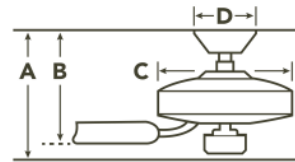

MOTOR FINISH

BLADE FINISHES

Nickel

Dimmable

Wet Rated

HANGING MEASUREMENTS

AIR PERFORMANCE

AIRFLOW Cubic Ft. Per Minute on High 8536	RPM Revolutions Per Minute on High 206	POWER USAGE Watts on High (Excludes Lights) 70	AIRFLOW EFFICIENCY Cubic Ft. Per Minute Per Watt 121

SPECIFICATIONS

Performance			
CFM (High)	8536	RPM (High)	206
Watts (High)	70	Airflow Efficiency CFM/W (High)	121
Motor Specifications			
Amps (High)	0.59	Motor Size	188MM X 20MM
Motor Type	AC Induction	Primary Material	Steel
Mounting/Installation			
Minimum Distance from Fan to Floor	7 feet	Interior/Exterior	Exterior
Lead Wire Length	78"	Location Rating	CSA UL Listed Wet
Low Ceiling Adaptable	No	Max Stem Tilt	30.00
Dimensions			
Downrod 1	1.00 OD X 6.00"	Downrod 1 - Measurement A	15.75"
Downrod 1 - Measurement B	14.50"	Downrod 1 - Measurement C	8.75"
Base Backplate	5.75" DIA	Weight	25.10 LBS
Blade Sweep	60	Height	15.75"
Width	60.00"		
Light Source			
Downlight Included	Yes	Downlight Option	Removable
Dimmable	Yes	Dimmable Notes	Recommended for use with Kichler Fan Controls
Color Rendering Index	80	Kelvin Temperature	3000K
Initial Lumens	1600	Lumens/watt (efficacy)	94.00
Diffuser Description	Etched Cased Opal	Downward-facing Bulbs	1 X 17W
Lamp Included	Integrated	# of Bulbs/LED Modules	1
Photometrics			
Color Temperature Range	3000		

FIXTURE ATTRIBUTES