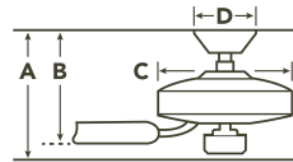

HANGING MEASUREMENTS