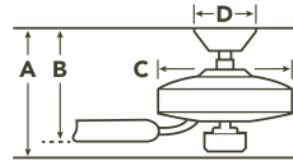

AIR PERFORMANCE

AIRFLOW Cubic Ft. Per Minute on High	RPM Revolutions Per Minute on High	POWER USAGE Watts on High (Excludes Lights)	AIRFLOW EFFICIENCY Cubic Ft. Per Minute Per Watt
5786	165	71	81

SPECIFICATIONS

Performance			
CFM (High)	5786	RPM (High)	165
Watts (High)	71	Airflow Efficiency CFM/W (High)	81
Motor Specifications			
Amps (High)	0.60	Motor Size	188MM X 18MM
Motor Type	AC Induction	Primary Material	Steel
Mounting/Installation			
Minimum Distance from Fan to Floor	7.0 feet	Interior/Exterior	INTERIOR
Lead Wire Length	78"	Location Rating	Dry
Low Ceiling Adaptable	No	Max Stem Tilt	22.0 Degrees
Connector	Yes	Direct Wire	Yes
Mounting Style	Downrod	Wire Connectors	Wire Nuts
Dimensions			
Downrod 1	1.00 OD X 6.00"	Downrod 1 - Measurement A	15.94"
Downrod 1 - Measurement B	9.86"	Downrod 1 - Measurement C	11.00"
Base Backplate	5.2"	Weight	25.30 LBS
Blade Sweep	60	Height	17.91"
Length	60.00"	Width	60.00"
Light Source			
Downlight Included	Yes	Downlight Option	Integrated
Dimmable	Yes	Color Rendering Index	90
Kelvin Temperature	3000K	Initial Lumens	2200
Diffuser Description	Frosted	Downward-facing Bulbs	1 X 23
Photometrics			
Delivered Efficacy (Lumens/Watt)	75		
Electrical			
Input Voltage	120.00V	Supply Wire (Degrees)	90