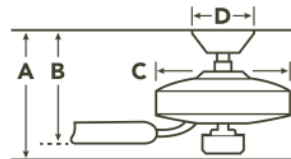

MOTOR FINISH

BLADE FINISHES

Black

HANGING MEASUREMENTS

AIR PERFORMANCE

AIRFLOW Cubic Ft. Per Minute on High	RPM Revolutions Per Minute on High	POWER USAGE Watts on High (Excludes Lights)	AIRFLOW EFFICIENCY Cubic Ft. Per Minute Per Watt
6069	162	27	228

SPECIFICATIONS

Performance			
CFM (High)	6069	RPM (High)	162
Watts (High)	27	Airflow Efficiency CFM/W (High)	228
Motor Specifications			
Amps (High)	0.38	Motor Size	178 X 12
Motor Type	DC Brushless	Primary Material	Steel
Mounting/Installation			
Minimum Distance from Fan to Floor	7.0 feet	Interior/Exterior	INTERIOR
Lead Wire Length	78"	Location Rating	Dry
Low Ceiling Adaptable	No	Max Stem Tilt	30.0 Degrees
Connector	Yes	Direct Wire	Yes
Mounting Style	Downrod	Wire Connectors	Wire Nuts
Dimensions			
Downrod 1	1.00 OD X 6.00"	Downrod 1 - Measurement A	16.40"
Downrod 1 - Measurement B	9.10"	Downrod 1 - Measurement C	10.20"
Base Backplate	6.3"	Weight	23.10 LBS
Blade Sweep	56	Height	16.40"
Length	56.00"	Width	56.00"
Light Source			
Downlight Included	Yes	Downlight Option	Integrated
Dimmable	Yes	Color Rendering Index	90
Kelvin Temperature	3000K	Initial Lumens	2200
Diffuser Description	Frosted	Downward-facing Bulbs	1 X 23
Lamp Included	Integrated	Light Source	ILED
# of Bulbs/LED Modules	1		
Photometrics			
Delivered Efficacy (Lumens/Watt)	75		