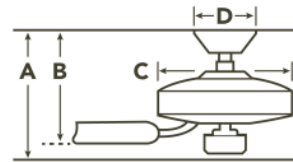

MOTOR FINISH

BLADE FINISHES

Walnut, Cherry

Dimmable

LED Light Kit

HANGING MEASUREMENTS

AIR PERFORMANCE

<p>AIRFLOW Cubic Ft. Per Minute on High</p> <p>6419</p>	<p>RPM Revolutions Per Minute on High</p> <p>153</p>	<p>POWER USAGE Watts on High (Excludes Lights)</p> <p>31</p>	<p>AIRFLOW EFFICIENCY Cubic Ft. Per Minute Per Watt</p> <p>209</p>
--	---	---	---

SPECIFICATIONS

Performance			
CFM (High)	6419	RPM (High)	153
Watts (High)	31	Airflow Efficiency CFM/W (High)	209
Motor Specifications			
Amps (High)	0.43	Motor Size	DC165M
Motor Type	DC Brushless	Primary Material	Steel
Mounting/Installation			
Minimum Distance from Fan to Floor	7.0 feet	Interior/Exterior	INTERIOR
Lead Wire Length	78"	Location Rating	Dry
Low Ceiling Adaptable	No	Max Stem Tilt	22.0 Degrees
Connector	Yes	Direct Wire	Yes
Mounting Style	Downrod	Wire Connectors	Wire Nuts
Dimensions			
Downrod 1	1.00 OD X 4.50"	Downrod 1 - Measurement A	16.80"
Downrod 1 - Measurement B	8.70"	Downrod 1 - Measurement C	14.20"
Base Backplate	7.7"	Weight	26.64 LBS
Blade Sweep	60	Height	16.80"
Length	60.00"	Width	60.00"
Light Source			
Downlight Included	Yes	Downlight Option	Integrated
Dimmable	Yes	Color Rendering Index	90
Kelvin Temperature	3000K	Initial Lumens	2200
Diffuser Description	Frosted	Downward-facing Bulbs	1 X 23
Lamp Included	Integrated	Light Source	LED
# of Bulbs/LED Modules	1		
Photometrics			
Delivered Efficacy (Lumens/Watt)	75		