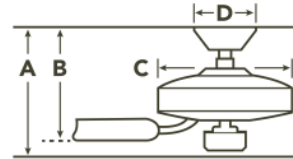

AIR PERFORMANCE

AIRFLOW Cubic Ft. Per Minute on High 5002	RPM Revolutions Per Minute on High 144	POWER USAGE Watts on High (Excludes Lights) 72	AIRFLOW EFFICIENCY Cubic Ft. Per Minute Per Watt 60

SPECIFICATIONS

Performance			
CFM (High)	5002	RPM (High)	144
Watts (High)	72	Airflow Efficiency CFM/W (High)	60
Motor Specifications			
Amps (High)	0.60	Motor Size	172MM X 20MM
Motor Type	AC Induction	Primary Material	Steel
Mounting/Installation			
Minimum Distance from Fan to Floor	7.0 feet	Interior/Exterior	INTERIOR
Lead Wire Length	78"	Location Rating	Dry
Low Ceiling Adaptable	No	Max Stem Tilt	22.0 Degrees
Connector	Yes	Direct Wire	Yes
Mounting Style	Downrod	Wire Connectors	Wire Nuts
Dimensions			
Downrod 1	1.00 OD X 4.50"	Downrod 1 - Measurement A	17.50"
Downrod 1 - Measurement B	9.60"	Downrod 1 - Measurement C	7.90"
Base Backplate	5.9"	Weight	25.70 LBS
Blade Sweep	52	Height	17.50"
Length	52.00"	Width	52.00"
Light Source			
Downlight Included	Yes	Downlight Option	Integrated
Dimmable	Yes	Color Rendering Index	90
Kelvin Temperature	3000K	Initial Lumens	2200
Diffuser Description	Frosted	Downward-facing Bulbs	1 X 23
Lamp Included	Integrated	Light Source	LED
# of Bulbs/LED Modules	1		
Photometrics			
Delivered Efficacy (Lumens/Watt)	75