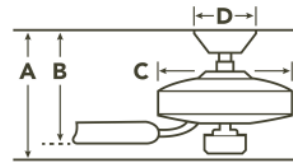

MOTOR FINISH

BLADE FINISHES

Walnut, Cherry

HANGING MEASUREMENTS

AIR PERFORMANCE

AIRFLOW Cubic Ft. Per Minute on High	RPM Revolutions Per Minute on High	POWER USAGE Watts on High (Excludes Lights)	AIRFLOW EFFICIENCY Cubic Ft. Per Minute Per Watt
5143	139	72	72

SPECIFICATIONS

Performance			
CFM (High)	5143	RPM (High)	139
Watts (High)	72	Airflow Efficiency CFM/W (High)	72
Motor Specifications			
Amps (High)	0.60	Motor Size	172MM X 20MM
Motor Type	AC Induction	Primary Material	Plastic
Mounting/Installation			
Minimum Distance from Fan to Floor	7.0 feet	Interior/Exterior	INTERIOR
Lead Wire Length	78"	Location Rating	Dry
Low Ceiling Adaptable	No	Max Stem Tilt	22.0 Degrees
Connector	Yes	Direct Wire	Yes
Mounting Style	Downrod	Wire Connectors	Wire Nuts
Dimensions			
Downrod 1	1.00 OD X 4.50"	Downrod 1 - Measurement A	16.00"
Downrod 1 - Measurement B	9.80"	Downrod 1 - Measurement C	11.80"
Base Backplate	5.9"	Weight	28.00 LBS
Blade Sweep	56	Height	16.00"
Length	56.00"	Width	56.00"
Light Source			
Downlight Included	Yes	Downlight Option	Integrated
Dimmable	Yes	Color Rendering Index	90
Kelvin Temperature	3000K	Initial Lumens	2200
Diffuser Description	Frosted	Downward-facing Bulbs	1 X 23
Photometrics			
Delivered Efficacy (Lumens/Watt)	75		
Electrical			
Input Voltage	120.00V	Supply Wire (Degrees)	90