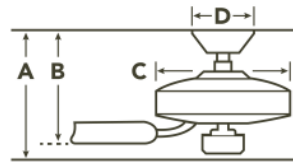

HANGING MEASUREMENTS

AIR PERFORMANCE

AIRFLOW Cubic Ft. Per Minute on High 3941	RPM Revolutions Per Minute on High 226	POWER USAGE Watts on High (Excludes Lights) 57	AIRFLOW EFFICIENCY Cubic Ft. Per Minute Per Watt 69

SPECIFICATIONS

Performance			
CFM (High)	3941	RPM (High)	226
Watts (High)	57	Airflow Efficiency CFM/W (High)	69
Motor Specifications			
Amps (High)	0.48	Motor Size	153MM X 15MM
Motor Type	AC Induction	Primary Material	Steel
Mounting/Installation			
Minimum Distance from Fan to Floor	7 feet	Interior/Exterior	Interior
Lead Wire Length	12"	Location Rating	Dry
Low Ceiling Adaptable	No		
Dimensions			
Downrod 1 - Measurement A	10.25"	Downrod 1 - Measurement B	7.75"
Downrod 1 - Measurement C	7.75"	Base Backplate	7.85" DIA
Weight	15.00 LBS	Blade Sweep	48
Height	10.25"	Width	48.00"
Light Source			
Downlight Included	Yes	Downlight Option	Integrated
Dimmable	Yes	Color Rendering Index	90
Kelvin Temperature	3000K	Initial Lumens	1400
Lumens/watt (efficacy)	82.00	Diffuser Description	Frosted White Polycarbonate Lens
Downward-facing Bulbs	1 X 15	Lamp Included	Integrated
# of Bulbs/LED Modules	1		

FIXTURE ATTRIBUTES

Blade Finish & Specs			
Blade Finish 1	Matte White	Blade Material	ABS
Blades Included	Yes	Number of Blades	3