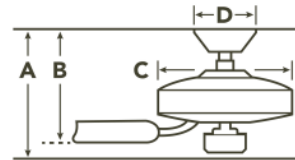

MOTOR FINISH

BLADE FINISHES

Weathered White Walnut

HANGING MEASUREMENTS

AIR PERFORMANCE

AIRFLOW Cubic Ft. Per Minute on High	RPM Revolutions Per Minute on High	POWER USAGE Watts on High (Excludes Lights)	AIRFLOW EFFICIENCY Cubic Ft. Per Minute Per Watt
4388	143	50	87

SPECIFICATIONS

Performance			
CFM (High)	4388	RPM (High)	143
Watts (High)	50	Airflow Efficiency CFM/W (High)	87
Motor Specifications			
Amps (High)	0.44	Motor Size	153MM X 18MM
Motor Type	AC Induction	Primary Material	Steel
Mounting/Installation			
Minimum Distance from Fan to Floor	7 feet	Interior/Exterior	Interior
Lead Wire Length	78"	Location Rating	CSA UL Listed Dry
Low Ceiling Adaptable	No	Max Stem Tilt	30.00
Dimensions			
Downrod 1	1.00 OD X 4.50"	Downrod 1 - Measurement A	14.50"
Downrod 1 - Measurement B	13.25"	Downrod 1 - Measurement C	6.75"
Base Backplate	5.75" DIA	Weight	17.20 LBS
Blade Sweep	52	Height	14.50"
Width	52.00"		
Light Source			
Downlight Included	Yes	Downlight Option	Removable
Color Rendering Index	80	Kelvin Temperature	3000K
Initial Lumens	1600	Lumens/watt (efficacy)	94.00
Diffuser Description	Etched Cased Opal	Downward-facing Bulbs	1 X 17W
Lamp Included	Integrated	# of Bulbs/LED Modules	1
Photometrics			
Delivered Efficacy (Lumens/Watt)	94		

FIXTURE ATTRIBUTES