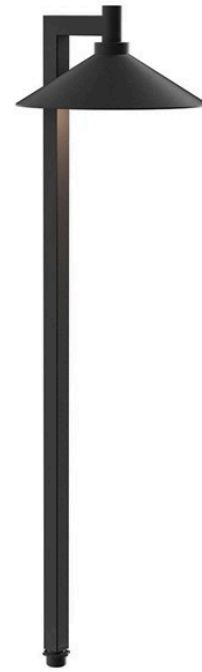

SPECIFICATIONS

Certifications/Qualifications	
	www.kichler.com/warranty
Dimensions	
Height	26.00"
Width	7.25"
Electrical	
Input Voltage	12.00V
Operating Voltage Range	44819.00
Voltage	12V
Light Source	
Delivered Lumens	302
Lamp Included	Integrated
Max or Nominal Watt	4.30
# of Bulbs/LED Modules	1
Volt-Amperes (VA)	5.80
Mounting/Installation	
Connector	Yes
Location Rating	Wet
Modular	Yes
Wire Connectors	Wire Nuts
Photometrics	
Color Rendering Index	80
Kelvin Temperature	3000K

FIXTURE ATTRIBUTES

Housing	
Primary Material	Aluminum
Product/Ordering Information	
SKU	15800BKT30R
Finish	Textured Black
UPC	783927011976
Finish Options	
 Centennial Brass	
 Textured Architectural Bronze	
 Textured Black	