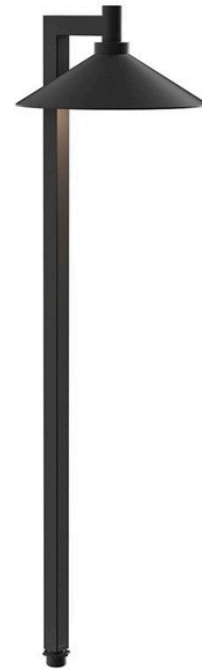

SPECIFICATIONS

Certifications/Qualifications	
	www.kichler.com/warranty
Dimensions	
Height	26.00"
Width	7.25"
Electrical	
Input Voltage	12.00V
Operating Voltage Range	44819.00
Voltage	12V
Light Source	
Delivered Lumens	294
Lamp Included	Integrated
Max or Nominal Watt	4.30
# of Bulbs/LED Modules	1
Volt-Amperes (VA)	5.80
Mounting/Installation	
Connector	Yes
Location Rating	Wet
Modular	Yes
Wire Connectors	Wire Nuts
Photometrics	
Color Rendering Index	80
Kelvin Temperature	2700K

FIXTURE ATTRIBUTES

Housing	
Primary Material	Aluminum
Product/Ordering Information	
SKU	15800BKT27R
Finish	Textured Black
UPC	783927011914
Finish Options	
 Centennial Brass	
 Textured Architectural Bronze	
 Textured Black	