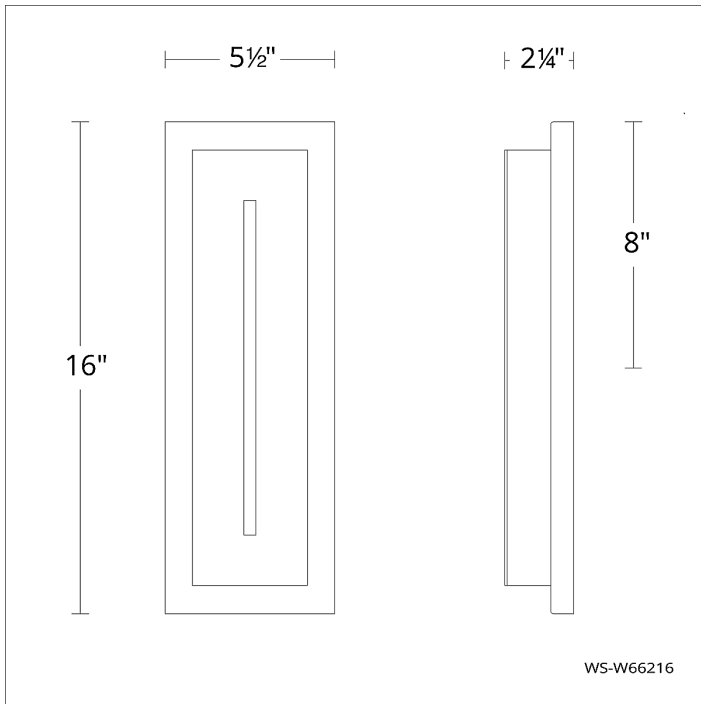

Project:

Location:

Fixture Type:

Catalog Number:

AVAILABLE FINISHES:

Midnight

WS-W66216

PRODUCT DESCRIPTION

SPECIFICATIONS

Rated Life	54000 Hours
Standards	ETL, cETL, Wet Location Listed, IP65, 2019 Compliant
Input	120 VAC, 50/60Hz
Dimming	ELV: 100-5%, TRIAC: 100-5%
Mounting	Can be mounted on wall in all orientations
Color Temp	4000K, 3500K, 3000K
CRI	90
Construction	Metal body with mitered glass diffuser

Model & Size	Color Temp	Finish	LED Watts	LED Lumens	Delivered Lumens
WS-W66216 16"	3000K	BK Black	17W	1654	415
	3500K			1708	428
	4000K			1641	411

Example: **WS-W66216-40-BK**

For custom requests please contact customs@modernforms.com

WS-W66226

Model & Size	Color Temp	Finish	LED Watts	LED Lumens	Delivered Lumens
WS-W66226 26"	3000K 3500K 4000K	BK Black	22.7W	2356 2449 2409	561 582 571

Example: **WS-W66226-40-BK**

For custom requests please contact customs@modernforms.com