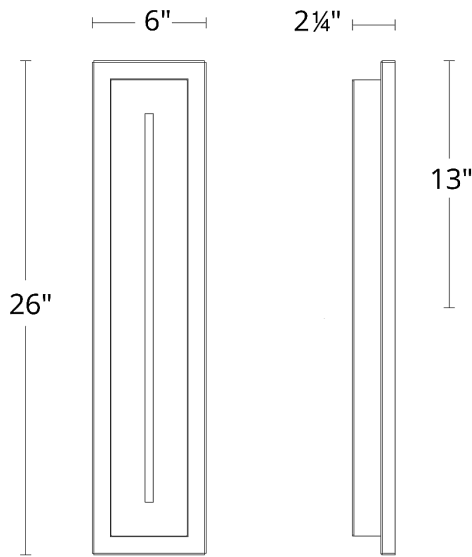

Model & Size	Color Temp	Finish	LED Watts	LED Lumens	Delivered Lumens
WS-W66216 16"	3000K	BK Black	17W	1654	415
	3500K			1708	428
	4000K			1641	411

Example: **WS-W66216-40-BK**

For custom requests please contact customs@modernforms.com

WS-W66226

Model & Size	Color Temp	Finish	LED Watts	LED Lumens	Delivered Lumens
WS-W66226 26"	3000K 3500K 4000K	BK Black	22.7W	2356 2449 2409	561 582 571

Example: **WS-W66226-40-BK**

For custom requests please contact customs@modernforms.com