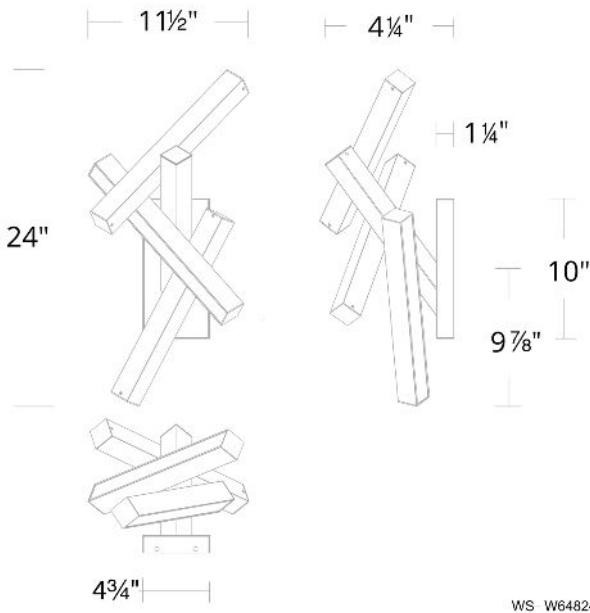

# Chaos

WS-W64824

**PRODUCT DESCRIPTION**

Add this random work of art into your outdoor or indoor setting. Stack two or three fixtures together to make a singular design statement in large homes or commercial settings. Bars of light are assembled in an amazing arrangement concealing integral LEDs. An extraordinary array of entangled forms of light.

**FEATURES**

- Driver concealed within the canopy
- Wet location rated for outdoor use
- Fixed sculptural form

**SPECIFICATIONS**

Rated Life	54000 Hours
Standards	IP65,Wet Location Listed,Title 24 JA8: 2019 Compliant
Input	120-277v
Dimming	ELV, 0-10V, TRIAC
Mounting	Can be mounted on wall in all orientations
Color Temp	3000K
CRI	90
Construction	Extruded aluminum body with PC diffuser

Model & Size	Color Temp	Finish	LED Watts	LED Lumens	Delivered Lumens
○ WS-W64824 24"	3000K	○ BK Black	22.7W	1228	768

Example: **WS-W64824-BK**