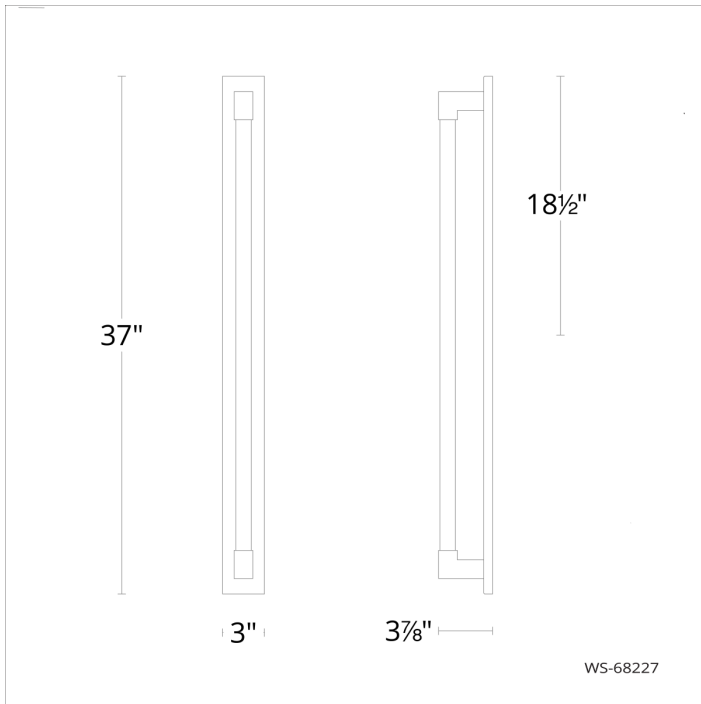

# Barre

WS-68227

**PRODUCT DESCRIPTION**

A minimalist yet bold bath luminaire that deploys robust, flattering illumination above or alongside a vanity in residential, hospitality and commercial environments.

Model & Size	Color Temp	Finish	LED Watts	LED Lumens	Delivered Lumens
WS-68227 27"	2700K 3000K 3500K	BN Brushed Nickel	17.1W	1597 1730 1789	1312 1417 1467

Example: **WS-68227-35-BN**

For custom requests please contact [customs@modernforms.com](mailto:customs@modernforms.com)

# Barre

WS-68237

**PRODUCT DESCRIPTION**

A minimalist yet bold bath luminaire that deploys robust, flattering illumination above or alongside a vanity in residential, hospitality and commercial environments.

Model & Size	Color Temp	Finish	LED Watts	LED Lumens	Delivered Lumens
WS-68237 37"	2700K 3000K 3500K	BN Brushed Nickel	22.8W	2182 2369 2465	1775 1919 1999

Example: **WS-68237-35-BN**

For custom requests please contact [customs@modernforms.com](mailto:customs@modernforms.com)