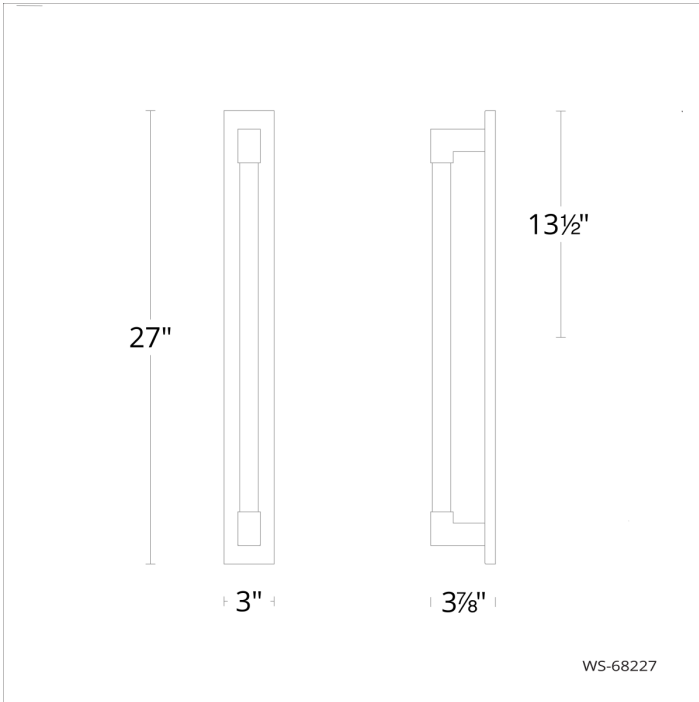

# Barre

WS-68227

**PRODUCT DESCRIPTION**

A minimalist yet bold bath luminaire that deploys robust, flattering illumination above or alongside a vanity in residential, hospitality and commercial environments.

Model & Size	Color Temp	Finish	LED Watts	LED Lumens	Delivered Lumens
WS-68227 27"	2700K 3000K 3500K	BN Brushed Nickel	17.1W	1597 1730 1789	1312 1417 1467

Example: **WS-68227-35-BN**

For custom requests please contact [customs@modernforms.com](mailto:customs@modernforms.com)

Model & Size	Color Temp	Finish	LED Watts	LED Lumens	Delivered Lumens
WS-68237 37"	2700K 3000K 3500K	BN Brushed Nickel	22.8W	2182 2369 2465	1775 1919 1999

Example: **WS-68237-35-BN**

For custom requests please contact [customs@modernforms.com](mailto:customs@modernforms.com)